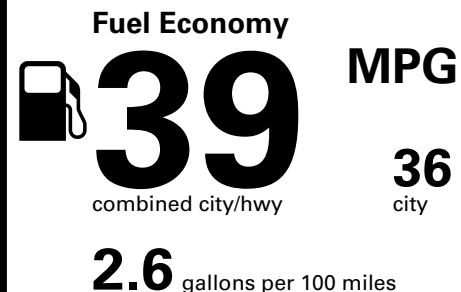

*MSRP (Manufacturer's Suggested Retail Price)

Visit us at www.mitsubishicars.com

EPA DOT Fuel Economy and Environment

Gasoline Vehicle

Compact Cars range from 14 to 113 MPG. The best vehicle rates 136 MPGe.