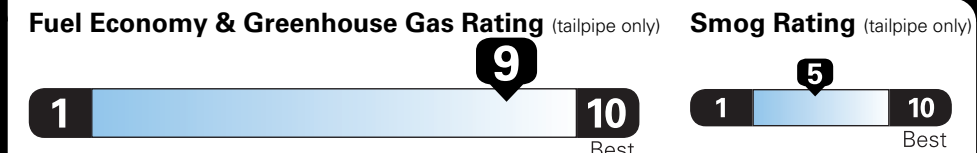

This vehicle emits 229 grams CO₂ per mile. The best emits 0 grams per mile (tailpipe only). Producing and distributing fuel also create emissions; learn more at fuelconomy.gov.

Actual results will vary for many reasons, including driving conditions and how you drive and maintain your vehicle. The average new vehicle gets 27 MPG and costs $7,000 to fuel over 5 years. Cost estimates are based on 15,000 miles per year at $2.55 per gallon. MPGe is miles per gasoline gallon equivalent. Vehicle emissions are a significant cause of climate change and smog.

fuelconomy.gov

Calculate personalized estimates and compare vehicles

10-year 100,000-mile LIMITED POWERTRAIN WARRANTY

10 YEAR /100,000 MILE POWERTRAIN **7 YEAR /100,000 MILE ANTI-CORROSION/PERFORATION**

5 YEAR /60,000 MILE BUMPER-TO-BUMPER **5 YEAR /UNLIMITED MILE ROADSIDE ASSISTANCE**

Parts Content Information

For vehicles in this carline:
U.S./Canadian Parts Content: **0%** Major Sources of Foreign Parts Content: **THAILAND 94%**

For this vehicle:
Final Assembly Point: **CHONBURI, THAILAND**
Country of Origin: **THAILAND** Engine: **THAILAND** Transmission: **THAILAND**

Note: Parts content does not include final assembly, distribution, or other non-parts costs.

GOVERNMENT 5-STAR SAFETY RATINGS

Overall Vehicle Score ★★★★★

Based on the combined ratings of frontal, side and rollover. Should ONLY be compared to other vehicles of similar size and weight.

Frontal Crash Driver Passenger ★★★★★ ★★★★★

Based on the risk of injury in a frontal impact. Should ONLY be compared to other vehicles of similar size and weight.

Side Crash Front seat Rear seat ★★★★★ ★★★★★

Based on the risk of injury in a side impact.

Rollover ★★★★★

Based on the risk of rollover in a single-vehicle crash.

Star ratings range from 1 to 5 stars (★★★★★) with 5 being the highest. Source: National Highway Traffic Safety Administration (NHTSA).

www.safercar.gov or 1-888-327-4236

Cumulative Accessory Weight is 14.6 lbs Method of Transport: RAIL Plant/Port of Entry: TACOMA, WA **VIN : ML32A3HJ1KH009706** **Route Code : RJO**

Gasoline, license and title fees, applicable federal, state and local taxes and dealer and distributor installed options and accessories are not included in the manufacturer's suggested retail price. This label has been applied to this vehicle pursuant to federal law and cannot be moved or altered prior to delivery to the ultimate purchaser.

Cumulative Accessory Weight is 14.6 lbs