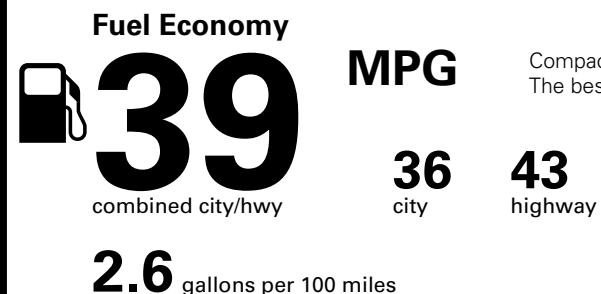

Convenience Features (cont'd)

- Floor console with cup holders
- Front door panel storage pockets
- Glove box

Safety & Security

- Hill Start Assist (HSA)
- Anti-lock Braking System (ABS) with Electronic Brakeforce Distribution (EBD) and Brake Assist
- Active Stability Control (ASC)
- Tire Pressure Monitoring System (TPMS)
- Side curtain airbags
- Driver's knee airbag
- Advanced dual-stage front airbags
- Three-point seatbelts for all seating positions
- Adjustable front shoulder belts with pretensioner
- LATCH child-restraint system
- Child safety rear door locks
- Anti-theft engine immobilizer
- RISE body construction

Additional Equipment

Full Tank of Gas	INCLUDED
Accy Carpeted Floor Mats and Portfolio	$135.00
Accy Armrest Console	$185.00
Quick Value Package	$355.00
- Front and rear mudguards - Scuff plates - Black leather/aluminum shift knob - Cargo mat - Cargo net - Exhaust finisher	

MSRP*:	$14,995.00
Total Additional Equipment:	$675.00
Subtotal:	$15,670.00
Destination/Handling:	$995.00
Total MSRP*:	$16,665.00

*MSRP (Manufacturer's Suggested Retail Price)

Visit us at www.mitsubishicars.com

EPA DOT Fuel Economy and Environment

Gasoline Vehicle

Compact Cars range from 14 to 119 MPG. The best vehicle rates 136 MPGe.

You save $2,000
in fuel costs over 5 years compared to the average new vehicle.

Annual fuel cost $1,000