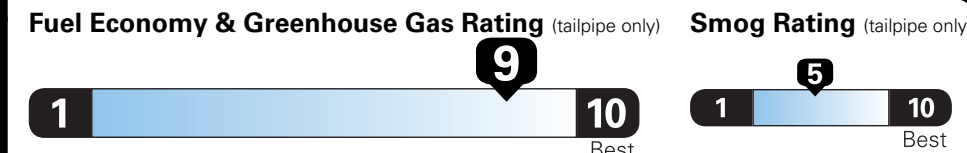

*MSRP (Manufacturer's Suggested Retail Price)

Visit us at www.mitsubishicars.com

EPA DOT Fuel Economy and Environment

Gasoline Vehicle

Compact Cars range from 14 to 119 MPG. The best vehicle rates 136 MPGe.

You save \$2,250
in fuel costs over 5 years compared to the average new vehicle.

Annual fuel COST
\$1,050

This vehicle emits 228 grams CO₂ per mile. The best emits 0 grams per mile (tailpipe only). Producing and distributing fuel also create emissions; learn more at fuel economy.gov.