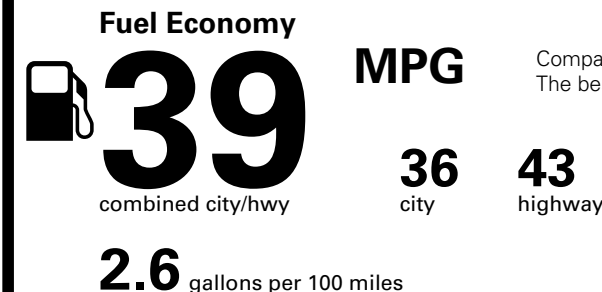

*MSRP (Manufacturer's Suggested Retail Price)

Visit us at www.mitsubishicars.com

EPA DOT Fuel Economy and Environment

Gasoline Vehicle

Compact Cars range from 14 to 119 MPG. The best vehicle rates 136 MPGe.