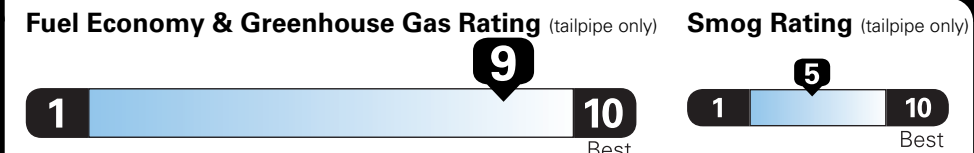

This vehicle emits 228 grams CO₂ per mile. The best emits 0 grams per mile (tailpipe only). Producing and distributing fuel also create emissions; learn more at fuelconomy.gov.

Actual results will vary for many reasons, including driving conditions and how you drive and maintain your vehicle. The average new vehicle gets 27 MPG and costs $7,500 to fuel over 5 years. Cost estimates are based on 15,000 miles per year at $2.70 per gallon. MPGe is miles per gasoline gallon equivalent. Vehicle emissions are a significant cause of climate change and smog.

fuelconomy.gov

Calculate personalized estimates and compare vehicles

10-year 100,000-mile LIMITED POWERTRAIN WARRANTY

10^{YEAR}/100,000^{MILE} POWERTRAIN
5^{YEAR}/60,000^{MILE} BUMPER-TO-BUMPER

7^{YEAR}/100,000^{MILE} ANTI-CORROSION/PERFORATION
5^{YEAR}/UNLIMITED^{MILE} ROADSIDE ASSISTANCE

*See participating Retailer for Limited Warranty and Roadside Assistance terms and conditions.

Parts Content Information

For vehicles in this carline:
U.S./Canadian Parts Content: 0%
Major Sources of Foreign Parts Content: THAILAND 94%

For this vehicle:
Final Assembly Point: CHONBURI, THAILAND
Country of Origin: THAILAND
Engine: THAILAND
Transmission: THAILAND

Note: Parts content does not include final assembly, distribution, or other non-parts costs.

GOVERNMENT 5-STAR SAFETY RATINGS

Overall Vehicle Score ★★★★★
Based on the combined ratings of frontal, side and rollover. Should ONLY be compared to other vehicles of similar size and weight.

Frontal Crash	Driver	★★★★★
	Passenger	★★★★★

Based on the risk of injury in a frontal impact. Should ONLY be compared to other vehicles of similar size and weight.

Side Crash	Front seat	★★★★★
	Rear seat	★★★★★

Based on the risk of injury in a side impact.

Rollover ★★★★★
Based on the risk of rollover in a single-vehicle crash.

Star ratings range from 1 to 5 stars (★★★★★) with 5 being the highest.
Source: National Highway Traffic Safety Administration (NHTSA).
www.safercar.gov or 1-888-327-4236

Cumulative Accessory Weight is 12.1 lbs

Method of Transport: RAIL
Plant/Port of Entry: TACOMA, WA

VIN : ML32A3HJ1LH004040
Route Code : RJO

Gasoline, license and title fees, applicable federal, state and local taxes and dealer and distributor installed options and accessories are not included in the manufacturer's suggested retail price. This label has been applied to this vehicle pursuant to federal law and cannot be moved or altered prior to delivery to the ultimate purchaser.

Cumulative Accessory Weight is 12.1 lbs