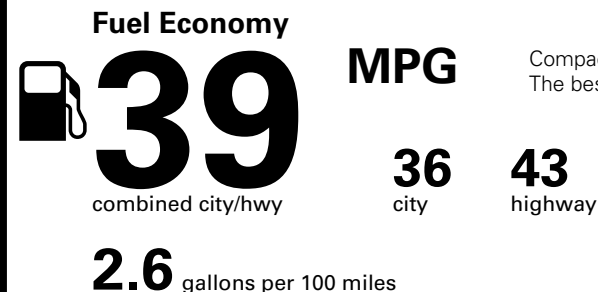

*MSRP (Manufacturer's Suggested Retail Price)

Visit us at www.mitsubishicars.com

EPA DOT Fuel Economy and Environment

Gasoline Vehicle

Compact Cars range from 14 to 113 MPG. The best vehicle rates 136 MPGe.