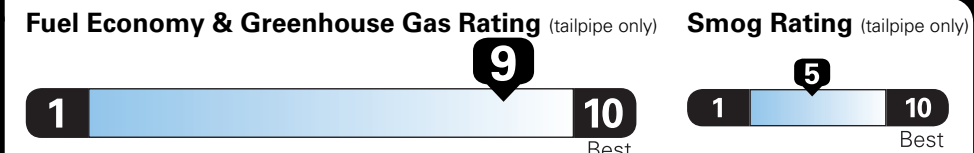

Actual results will vary for many reasons, including driving conditions and how you drive and maintain your vehicle. The average new vehicle gets 27 MPG and costs $7,000 to fuel over 5 years. Cost estimates are based on 15,000 miles per year at $2.55 per gallon. MPGe is miles per gasoline gallon equivalent. Vehicle emissions are a significant cause of climate change and smog.

fuelconomy.gov

Calculate personalized estimates and compare vehicles

10-year 100,000-mile LIMITED POWERTRAIN WARRANTY

10 YEAR / 100,000 MILE POWERTRAIN
7 YEAR / 100,000 MILE ANTI-CORROSION/PERFORATION

5 YEAR / 60,000 MILE BUMPER-TO-BUMPER
5 YEAR / UNLIMITED MILE ROADSIDE ASSISTANCE

*See participating Retailer for Limited Warranty and Roadside Assistance terms and conditions.

Parts Content Information

For vehicles in this carline:
U.S./Canadian Parts Content: **0%** Major Sources of Foreign Parts Content: **THAILAND 94%**

For this vehicle:
Final Assembly Point: **CHONBURI, THAILAND**
Country of Origin: **THAILAND** Engine: **THAILAND** Transmission: **THAILAND**

Note: Parts content does not include final assembly, distribution, or other non-parts costs.

GOVERNMENT 5-STAR SAFETY RATINGS

Overall Vehicle Score ★★★★★
Based on the combined ratings of frontal, side and rollover. Should ONLY be compared to other vehicles of similar size and weight.

Frontal Crash	Driver	★★★★★
	Passenger	★★★★★

Based on the risk of injury in a frontal impact. Should ONLY be compared to other vehicles of similar size and weight.

Side Crash	Front seat	★★★★★
	Rear seat	★★★★★

Based on the risk of injury in a side impact.

Rollover ★★★★★
Based on the risk of rollover in a single-vehicle crash.

Star ratings range from 1 to 5 stars (★★★★★) with 5 being the highest. Source: National Highway Traffic Safety Administration (NHTSA). www.safercar.gov or 1-888-327-4236

Cumulative Accessory Weight is 12.0 lbs

Method of Transport: TRUCK
Plant/Port of Entry: BALTIMORE, MD

VIN : ML32A3HJ2KH005552
Route Code : TFL

Gasoline, license and title fees, applicable federal, state and local taxes and dealer and distributor installed options and accessories are not included in the manufacturer's suggested retail price. This label has been applied to this vehicle pursuant to federal law and cannot be moved or altered prior to delivery to the ultimate purchaser.

Cumulative Accessory Weight is 12.0 lbs