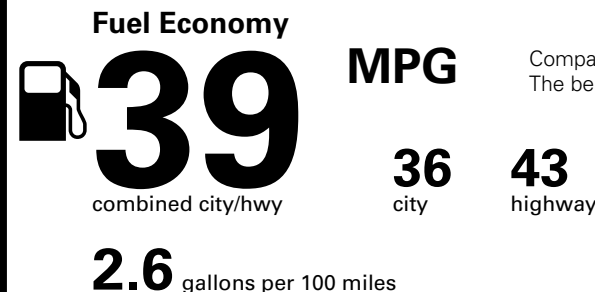

*MSRP (Manufacturer's Suggested Retail Price)

Visit us at www.mitsubishicars.com

EPA DOT Fuel Economy and Environment

Gasoline Vehicle

Compact Cars range from 14 to 119 MPG. The best vehicle rates 136 MPGe.