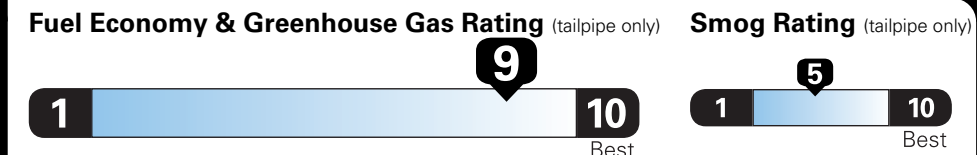

*MSRP (Manufacturer's Suggested Retail Price)

Visit us at www.mitsubishicars.com

EPA DOT Fuel Economy and Environment

Gasoline Vehicle

Compact Cars range from 14 to 119 MPG. The best vehicle rates 136 MPGe.

You save \$2,250
in fuel costs over 5 years compared to the average new vehicle.

Annual fuel cost \$1,050

This vehicle emits 228 grams CO₂ per mile. The best emits 0 grams per mile (tailpipe only). Producing and distributing fuel also create emissions; learn more at fuelconomy.gov.