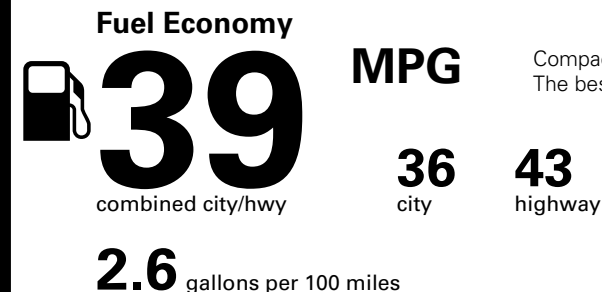

EPA DOT Fuel Economy and Environment

Gasoline Vehicle

Compact Cars range from 14 to 113 MPG. The best vehicle rates 136 MPGe.

You save \$2,250
in fuel costs over 5 years compared to the average new vehicle.