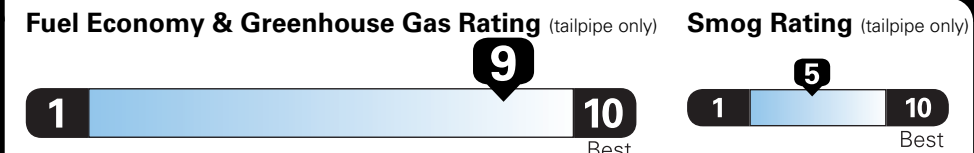

This vehicle emits 228 grams CO₂ per mile. The best emits 0 grams per mile (tailpipe only). Producing and distributing fuel also create emissions; learn more at fuelconomy.gov.

Actual results will vary for many reasons, including driving conditions and how you drive and maintain your vehicle. The average new vehicle gets 27 MPG and costs $7,500 to fuel over 5 years. Cost estimates are based on 15,000 miles per year at $2.70 per gallon. MPGe is miles per gasoline gallon equivalent. Vehicle emissions are a significant cause of climate change and smog.

fuelconomy.gov

Calculate personalized estimates and compare vehicles

10-year 100,000-mile LIMITED POWERTRAIN WARRANTY

10^{YEAR} / 100,000^{MILE} POWERTRAIN
5^{YEAR} / 60,000^{MILE} BUMPER-TO-BUMPER

7^{YEAR} / 100,000^{MILE} ANTI-CORROSION/PERFORATION
5^{YEAR} / UNLIMITED^{MILE} ROADSIDE ASSISTANCE

*See participating Retailer for Limited Warranty and Roadside Assistance terms and conditions.

Parts Content Information

For vehicles in this carline:
U.S./Canadian Parts Content: 0%
Major Sources of Foreign Parts Content: THAILAND 94%

For this vehicle:
Final Assembly Point: CHONBURI, THAILAND
Country of Origin: THAILAND
Engine: THAILAND
Transmission: THAILAND

Note: Parts content does not include final assembly, distribution, or other non-parts costs.

GOVERNMENT 5-STAR SAFETY RATINGS

Overall Vehicle Score ★★★★★
Based on the combined ratings of frontal, side and rollover. Should ONLY be compared to other vehicles of similar size and weight.

Frontal Crash	Driver	★★★★★
	Passenger	★★★★★

Based on the risk of injury in a frontal impact. Should ONLY be compared to other vehicles of similar size and weight.

Side Crash	Front seat	★★★★★
	Rear seat	★★★★★

Based on the risk of injury in a side impact.

Rollover ★★★★★
Based on the risk of rollover in a single-vehicle crash.

Star ratings range from 1 to 5 stars (★★★★★) with 5 being the highest. Source: National Highway Traffic Safety Administration (NHTSA). www.safercar.gov or 1-888-327-4236

Cumulative Accessory Weight is 13.7 lbs

Method of Transport: RAIL
Plant/Port of Entry: JACKSONVILLE, FL

VIN : ML32A3HJ2LH005729
Route Code : RDS

Gasoline, license and title fees, applicable federal, state and local taxes and dealer and distributor installed options and accessories are not included in the manufacturer's suggested retail price. This label has been applied to this vehicle pursuant to federal law and cannot be moved or altered prior to delivery to the ultimate purchaser.

Cumulative Accessory Weight is 13.7 lbs