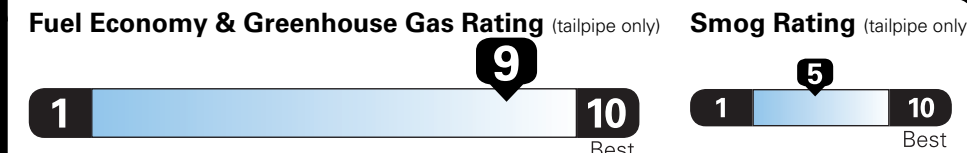

This vehicle emits 228 grams CO₂ per mile. The best emits 0 grams per mile (tailpipe only). Producing and distributing fuel also create emissions; learn more at fuelconomy.gov.

Actual results will vary for many reasons, including driving conditions and how you drive and maintain your vehicle. The average new vehicle gets 27 MPG and costs $7,500 to fuel over 5 years. Cost estimates are based on 15,000 miles per year at $2.70 per gallon. MPGe is miles per gasoline gallon equivalent. Vehicle emissions are a significant cause of climate change and smog.

fuelconomy.gov

Calculate personalized estimates and compare vehicles

10-year 100,000-mile LIMITED POWERTRAIN WARRANTY

10^{YEAR} / 100,000^{MILE} POWERTRAIN
5^{YEAR} / 60,000^{MILE} BUMPER-TO-BUMPER

7^{YEAR} / 100,000^{MILE} ANTI-CORROSION/PERFORATION
5^{YEAR} / UNLIMITED^{MILE} ROADSIDE ASSISTANCE

*See participating Retailer for Limited Warranty and Roadside Assistance terms and conditions.

Parts Content Information

For vehicles in this carline:
U.S./Canadian Parts Content: 0%
Major Sources of Foreign Parts Content: THAILAND 94%

For this vehicle:
Final Assembly Point: CHONBURI, THAILAND
Country of Origin: THAILAND
Engine: THAILAND
Transmission: THAILAND

Note: Parts content does not include final assembly, distribution, or other non-parts costs.

GOVERNMENT 5-STAR SAFETY RATINGS

Overall Vehicle Score ★★★★★
Based on the combined ratings of frontal, side and rollover. Should ONLY be compared to other vehicles of similar size and weight.

Frontal Crash	Driver	★★★★★
	Passenger	★★★★★

Based on the risk of injury in a frontal impact. Should ONLY be compared to other vehicles of similar size and weight.

Side Crash	Front seat	★★★★★
	Rear seat	★★★★★

Based on the risk of injury in a side impact.

Rollover ★★★★★
Based on the risk of rollover in a single-vehicle crash.

Star ratings range from 1 to 5 stars (★★★★★) with 5 being the highest. Source: National Highway Traffic Safety Administration (NHTSA). www.safercar.gov or 1-888-327-4236

Cumulative Accessory Weight is 15.0 lbs

Method of Transport: TRUCK
Plant/Port of Entry: BALTIMORE, MD

VIN : ML32A3HJ2LH006296
Route Code : TBR

Gasoline, license and title fees, applicable federal, state and local taxes and dealer and distributor installed options and accessories are not included in the manufacturer's suggested retail price. This label has been applied to this vehicle pursuant to federal law and cannot be moved or altered prior to delivery to the ultimate purchaser.

Cumulative Accessory Weight is 15.0 lbs