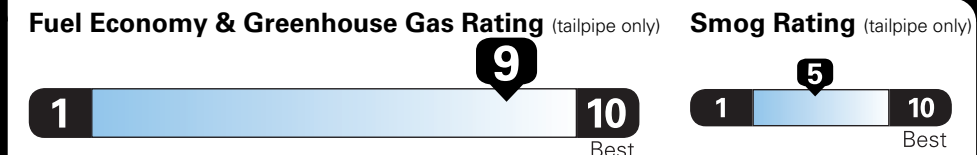

This vehicle emits 229 grams CO₂ per mile. The best emits 0 grams per mile (tailpipe only). Producing and distributing fuel also create emissions; learn more at fuelconomy.gov.

Actual results will vary for many reasons, including driving conditions and how you drive and maintain your vehicle. The average new vehicle gets 27 MPG and costs $7,000 to fuel over 5 years. Cost estimates are based on 15,000 miles per year at $2.55 per gallon. MPGe is miles per gasoline gallon equivalent. Vehicle emissions are a significant cause of climate change and smog.

fuelconomy.gov

Calculate personalized estimates and compare vehicles

10-year 100,000-mile LIMITED POWERTRAIN WARRANTY

10^{YEAR}/100,000^{MILE} POWERTRAIN	7^{YEAR}/100,000^{MILE} ANTI-CORROSION/PERFORATION
5^{YEAR}/60,000^{MILE} BUMPER-TO-BUMPER	5^{YEAR}/UNLIMITED^{MILE} ROADSIDE ASSISTANCE

*See participating Retailer for Limited Warranty and Roadside Assistance terms and conditions.

Parts Content Information

For vehicles in this carline:
U.S./Canadian Major Sources of Parts Content: Foreign Parts Content:
0% **THAILAND 94%**

For this vehicle:
Final Assembly Point: **CHONBURI, THAILAND**
Country of Origin: **THAILAND** Engine: **THAILAND** Transmission: **THAILAND**

Note: Parts content does not include final assembly, distribution, or other non-parts costs.

GOVERNMENT 5-STAR SAFETY RATINGS

Overall Vehicle Score ★★★★★
Based on the combined ratings of frontal, side and rollover. Should ONLY be compared to other vehicles of similar size and weight.

Frontal Crash	Driver	★★★★★
	Passenger	★★★★★

Based on the risk of injury in a frontal impact. Should ONLY be compared to other vehicles of similar size and weight.

Side Crash	Front seat	★★★★★
	Rear seat	★★★★★

Based on the risk of injury in a side impact.

Rollover ★★★★★
Based on the risk of rollover in a single-vehicle crash.

Star ratings range from 1 to 5 stars (★★★★★) with 5 being the highest.
Source: National Highway Traffic Safety Administration (NHTSA).
www.safercar.gov or 1-888-327-4236

Cumulative Accessory Weight is 27.7 lbs

Method of Transport: RAIL
Plant/Port of Entry: TACOMA, WA

VIN : ML32A3HJ3KH008900
Route Code : RJO

Gasoline, license and title fees, applicable federal, state and local taxes and dealer and distributor installed options and accessories are not included in the manufacturer's suggested retail price. This label has been applied to this vehicle pursuant to federal law and cannot be moved or altered prior to delivery to the ultimate purchaser.

Cumulative Accessory Weight is 27.7 lbs