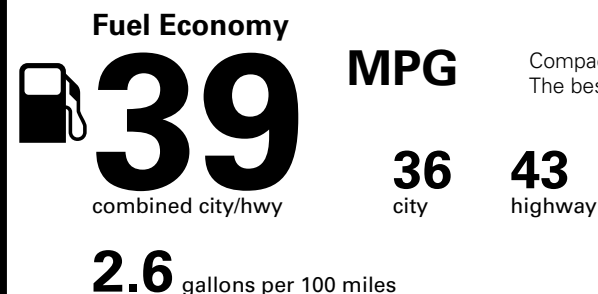

*MSRP (Manufacturer's Suggested Retail Price)

Visit us at www.mitsubishicars.com

Fuel Economy and Environment

Gasoline Vehicle

Compact Cars range from 14 to 119 MPG. The best vehicle rates 136 MPGe.

You save \$2,250
in fuel costs over 5 years compared to the average new vehicle.