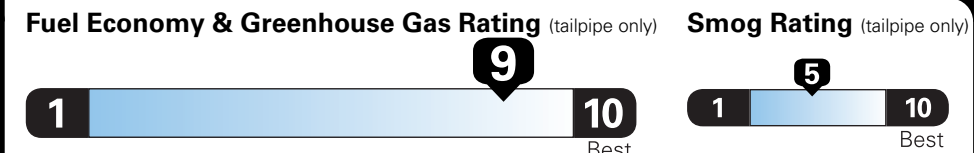

This vehicle emits 228 grams CO₂ per mile. The best emits 0 grams per mile (tailpipe only). Producing and distributing fuel also create emissions; learn more at fuelconomy.gov.

Actual results will vary for many reasons, including driving conditions and how you drive and maintain your vehicle. The average new vehicle gets 27 MPG and costs $7,500 to fuel over 5 years. Cost estimates are based on 15,000 miles per year at $2.70 per gallon. MPGe is miles per gasoline gallon equivalent. Vehicle emissions are a significant cause of climate change and smog.

fuelconomy.gov

Calculate personalized estimates and compare vehicles

10-year 100,000-mile LIMITED POWERTRAIN WARRANTY

10 YEAR / 100,000 MILE POWERTRAIN
7 YEAR / 100,000 MILE ANTI-CORROSION/PERFORATION

5 YEAR / 60,000 MILE BUMPER-TO-BUMPER
5 YEAR / UNLIMITED MILE ROADSIDE ASSISTANCE

*See participating Retailer for Limited Warranty and Roadside Assistance terms and conditions.

Parts Content Information

For vehicles in this carline:
U.S./Canadian Parts Content: 0%
Major Sources of Foreign Parts Content: THAILAND 94%

For this vehicle:
Final Assembly Point: **CHONBURI, THAILAND**
Country of Origin: THAILAND
Engine: THAILAND
Transmission: THAILAND

Note: Parts content does not include final assembly, distribution, or other non-parts costs.

GOVERNMENT 5-STAR SAFETY RATINGS

Overall Vehicle Score ★★★★★
Based on the combined ratings of frontal, side and rollover. Should ONLY be compared to other vehicles of similar size and weight.

Frontal Crash	Driver	★★★★★
	Passenger	★★★★★

Based on the risk of injury in a frontal impact. Should ONLY be compared to other vehicles of similar size and weight.

Side Crash	Front seat	★★★★★
	Rear seat	★★★★★

Based on the risk of injury in a side impact.

Rollover ★★★★★
Based on the risk of rollover in a single-vehicle crash.

Star ratings range from 1 to 5 stars (★★★★★) with 5 being the highest.
Source: National Highway Traffic Safety Administration (NHTSA).
www.safercar.gov or 1-888-327-4236

Cumulative Accessory Weight is 10.8 lbs

Method of Transport: TRUCK
Plant/Port of Entry: BALTIMORE, MD

VIN : ML32A3HJ3LH001334
Route Code : TBR

Gasoline, license and title fees, applicable federal, state and local taxes and dealer and distributor installed options and accessories are not included in the manufacturer's suggested retail price. This label has been applied to this vehicle pursuant to federal law and cannot be moved or altered prior to delivery to the ultimate purchaser.

Cumulative Accessory Weight is 10.8 lbs