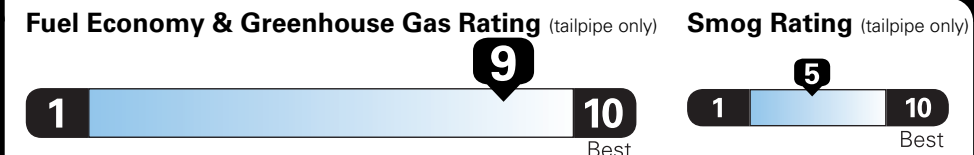

This vehicle emits 228 grams CO₂ per mile. The best emits 0 grams per mile (tailpipe only). Producing and distributing fuel also create emissions; learn more at fuelconomy.gov.

Actual results will vary for many reasons, including driving conditions and how you drive and maintain your vehicle. The average new vehicle gets 27 MPG and costs $7,500 to fuel over 5 years. Cost estimates are based on 15,000 miles per year at $2.70 per gallon. MPGe is miles per gasoline gallon equivalent. Vehicle emissions are a significant cause of climate change and smog.

fuelconomy.gov

Calculate personalized estimates and compare vehicles

10-year 100,000-mile LIMITED POWERTRAIN WARRANTY

10^{YEAR}/100,000^{MILE} POWERTRAIN | 7^{YEAR}/100,000^{MILE} ANTI-CORROSION/PERFORATION

5^{YEAR}/60,000^{MILE} BUMPER-TO-BUMPER | 5^{YEAR}/UNLIMITED^{MILE} ROADSIDE ASSISTANCE

*See participating Retailer for Limited Warranty and Roadside Assistance terms and conditions.

Parts Content Information

For vehicles in this carline:
U.S./Canadian Parts Content: 0% | Major Sources of Foreign Parts Content: THAILAND 94%

For this vehicle:
Final Assembly Point: CHONBURI, THAILAND
Country of Origin: THAILAND | Engine: THAILAND | Transmission: THAILAND

Note: Parts content does not include final assembly, distribution, or other non-parts costs.

GOVERNMENT 5-STAR SAFETY RATINGS

Overall Vehicle Score ★★★★★
Based on the combined ratings of frontal, side and rollover. Should ONLY be compared to other vehicles of similar size and weight.

Frontal Crash	Driver	★★★★★
	Passenger	★★★★★

Based on the risk of injury in a frontal impact. Should ONLY be compared to other vehicles of similar size and weight.

Side Crash	Front seat	★★★★★
	Rear seat	★★★★★

Based on the risk of injury in a side impact.

Rollover ★★★★★
Based on the risk of rollover in a single-vehicle crash.

Star ratings range from 1 to 5 stars (★★★★★) with 5 being the highest. Source: National Highway Traffic Safety Administration (NHTSA). www.safercar.gov or 1-888-327-4236

Cumulative Accessory Weight is 10.8 lbs

Method of Transport: TRUCK | VIN : ML32A3HJ3LH001396
Plant/Port of Entry: BALTIMORE, MD | Route Code : TBR

Gasoline, license and title fees, applicable federal, state and local taxes and dealer and distributor installed options and accessories are not included in the manufacturer's suggested retail price. This label has been applied to this vehicle pursuant to federal law and cannot be moved or altered prior to delivery to the ultimate purchaser.

Cumulative Accessory Weight is 10.8 lbs