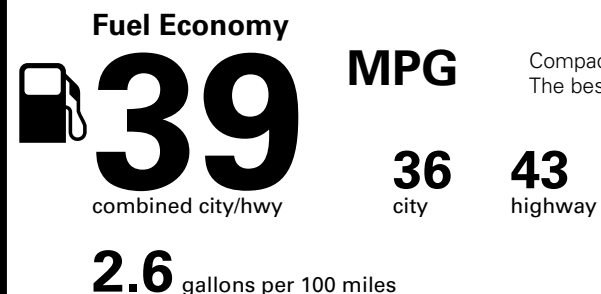

*MSRP (Manufacturer's Suggested Retail Price)

Visit us at www.mitsubishicars.com

Fuel Economy and Environment

Gasoline Vehicle

Compact Cars range from 14 to 119 MPG. The best vehicle rates 136 MPGe.

You save \$2,250
in fuel costs over 5 years compared to the average new vehicle.

Annual fuel cost \$1,050

This vehicle emits 228 grams CO₂ per mile. The best emits 0 grams per mile (tailpipe only). Producing and distributing fuel also create emissions; learn more at fuelconomy.gov.