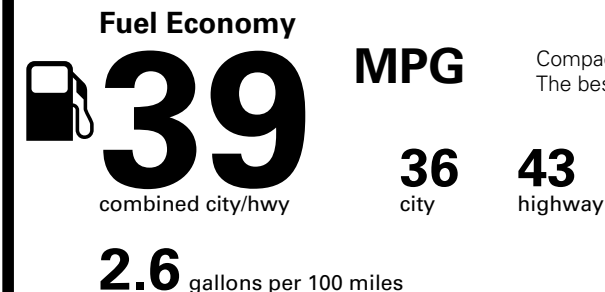

*MSRP (Manufacturer's Suggested Retail Price)

Visit us at www.mitsubishicars.com

EPA DOT Fuel Economy and Environment

Gasoline Vehicle

Compact Cars range from 14 to 113 MPG. The best vehicle rates 136 MPGe.