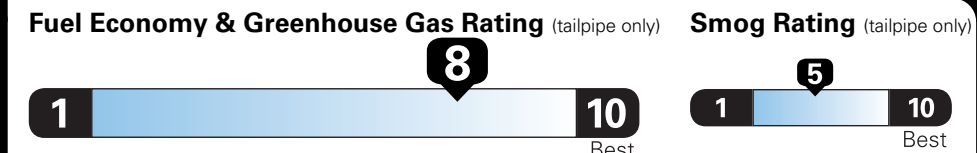

This vehicle emits 242 grams CO₂ per mile. The best emits 0 grams per mile (tailpipe only). Producing and distributing fuel also create emissions; learn more at fuelconomy.gov.

Actual results will vary for many reasons, including driving conditions and how you drive and maintain your vehicle. The average new vehicle gets 27 MPG and costs $7,500 to fuel over 5 years. Cost estimates are based on 15,000 miles per year at $2.70 per gallon. MPGe is miles per gasoline gallon equivalent. Vehicle emissions are a significant cause of climate change and smog.

fuelconomy.gov

Calculate personalized estimates and compare vehicles

10-year 100,000-mile LIMITED POWERTRAIN WARRANTY

10^{YEAR} / 100,000^{MILE} POWERTRAIN
5^{YEAR} / 60,000^{MILE} BUMPER-TO-BUMPER

7^{YEAR} / 100,000^{MILE} ANTI-CORROSION/PERFORATION
5^{YEAR} / UNLIMITED^{MILE} ROADSIDE ASSISTANCE

*See participating Retailer for Limited Warranty and Roadside Assistance terms and conditions.

Parts Content Information

For vehicles in this carline:
U.S./Canadian Parts Content: 0%
Major Sources of Foreign Parts Content: THAILAND 93%

For this vehicle:
Final Assembly Point: CHONBURI, THAILAND
Country of Origin: THAILAND
Engine: THAILAND
Transmission: THAILAND

Note: Parts content does not include final assembly, distribution, or other non-parts costs.

GOVERNMENT 5-STAR SAFETY RATINGS

Overall Vehicle Score ★★★★★
Based on the combined ratings of frontal, side and rollover. Should ONLY be compared to other vehicles of similar size and weight.

Frontal Crash	Driver	★★★★★
	Passenger	★★★★★

Based on the risk of injury in a frontal impact. Should ONLY be compared to other vehicles of similar size and weight.

Side Crash	Front seat	★★★★★
	Rear seat	★★★★★

Based on the risk of injury in a side impact.

Rollover ★★★★★
Based on the risk of rollover in a single-vehicle crash.

Star ratings range from 1 to 5 stars (★★★★★) with 5 being the highest. Source: National Highway Traffic Safety Administration (NHTSA). www.safercar.gov or 1-888-327-4236

Cumulative Accessory Weight is 7.9 lbs

Method of Transport: TRUCK
Plant/Port of Entry: BALTIMORE, MD

VIN : ML32A3HJ3LH005058
Route Code : TBR

Gasoline, license and title fees, applicable federal, state and local taxes and dealer and distributor installed options and accessories are not included in the manufacturer's suggested retail price. This label has been applied to this vehicle pursuant to federal law and cannot be moved or altered prior to delivery to the ultimate purchaser.

Cumulative Accessory Weight is 7.9 lbs