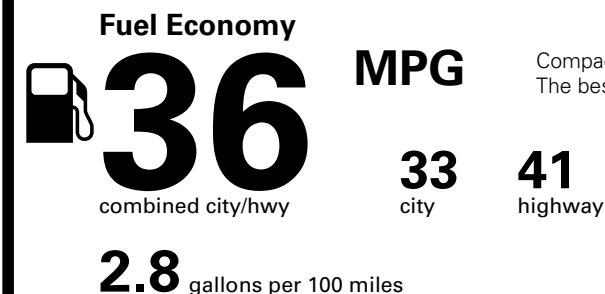

*MSRP (Manufacturer's Suggested Retail Price)

Visit us at www.mitsubishicars.com

EPA DOT Fuel Economy and Environment

Gasoline Vehicle

Compact Cars range from 14 to 113 MPG. The best vehicle rates 136 MPGe.