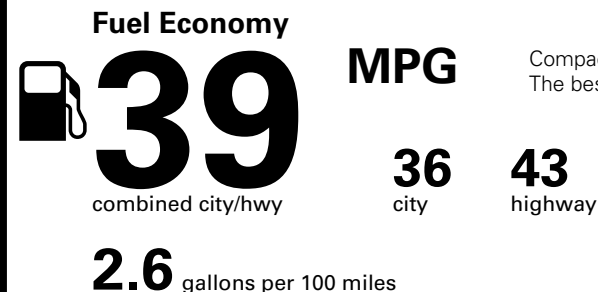

- Rearview camera
- 4 speakers
- Bluetooth® wireless technology
- Front USB port
- ECO Indicator
- Cruise control
- Steering wheel audio and phone controls
- Automatic climate control
- Micron air filtration
- Rear heater floor ducts
- Remote keyless entry
- Power windows
- 12V power outlet
- Floor console with cupholders
- Front door bottle holder
- Front assist grips
- Glove box

Safety & Security

- Hill Start Assist (HSA)
- Anti-lock Braking System (ABS) with Electronic

Safety & Security (cont'd)

- Brakeforce Distribution (EBD) and brake assist
- Active Stability Control (ASC)
- Tire Pressure Monitoring System (TPMS)
- Front seat-mounted side airbags
- Side curtain airbags
- Driver knee airbag
- Advanced dual-stage front airbags
- Three-point seatbelts for all seating positions
- Adjustable front-seat shoulder belt anchors
- LATCH (Lower Anchors and Tethers for Children)
- Child safety rear door locks
- Anti-theft engine immobilizer
- RISE body construction

Additional Equipment

Full Tank of Gas	INCLUDED
Accy Fog Lights	$295.00
Accy Tonneau cover	$130.00
Accy Exhaust Finisher	$60.00
Accy Carpeted Floor Mats and Portfolio	$145.00
Accy Armrest Console	$190.00

MSRP*	$15,295.00
Total Additional Equipment:	$820.00
Subtotal:	$16,115.00
Destination/Handling:	$995.00
Total MSRP*:	$17,110.00

*MSRP (Manufacturer's Suggested Retail Price)

Visit us at www.mitsubishicars.com

EPA DOT Fuel Economy and Environment

Gasoline Vehicle

Compact Cars range from 14 to 113 MPG. The best vehicle rates 136 MPGe.

You save $2,250
in fuel costs over 5 years compared to the average new vehicle.

Annual fuel cost $1,050