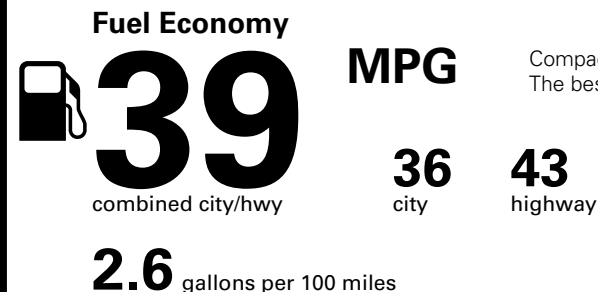

*MSRP (Manufacturer's Suggested Retail Price)

Visit us at www.mitsubishicars.com

EPA DOT Fuel Economy and Environment

Gasoline Vehicle

Compact Cars range from 14 to 119 MPG. The best vehicle rates 136 MPGe.