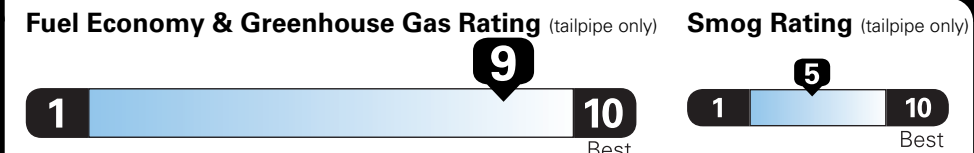

This vehicle emits 228 grams CO₂ per mile. The best emits 0 grams per mile (tailpipe only). Producing and distributing fuel also create emissions; learn more at fuelconomy.gov.

Actual results will vary for many reasons, including driving conditions and how you drive and maintain your vehicle. The average new vehicle gets 27 MPG and costs $7,500 to fuel over 5 years. Cost estimates are based on 15,000 miles per year at $2.70 per gallon. MPGe is miles per gasoline gallon equivalent. Vehicle emissions are a significant cause of climate change and smog.

fuelconomy.gov

Calculate personalized estimates and compare vehicles

10-year 100,000-mile LIMITED POWERTRAIN WARRANTY

10^{YEAR} / 100,000^{MILE} POWERTRAIN
5^{YEAR} / 60,000^{MILE} BUMPER-TO-BUMPER

7^{YEAR} / 100,000^{MILE} ANTI-CORROSION/PERFORATION
5^{YEAR} / UNLIMITED^{MILE} ROADSIDE ASSISTANCE

*See participating Retailer for Limited Warranty and Roadside Assistance terms and conditions.

Parts Content Information

For vehicles in this carline:
U.S./Canadian Parts Content: 0%
Major Sources of Foreign Parts Content: THAILAND 94%

For this vehicle:
Final Assembly Point: CHONBURI, THAILAND
Country of Origin: THAILAND
Engine: THAILAND
Transmission: THAILAND

Note: Parts content does not include final assembly, distribution, or other non-parts costs.

GOVERNMENT 5-STAR SAFETY RATINGS

Overall Vehicle Score ★★★★★
Based on the combined ratings of frontal, side and rollover. Should ONLY be compared to other vehicles of similar size and weight.

Frontal Crash	Driver	★★★★★
	Passenger	★★★★★

Based on the risk of injury in a frontal impact. Should ONLY be compared to other vehicles of similar size and weight.

Side Crash	Front seat	★★★★★
	Rear seat	★★★★★

Based on the risk of injury in a side impact.

Rollover ★★★★★
Based on the risk of rollover in a single-vehicle crash.

Star ratings range from 1 to 5 stars (★★★★★) with 5 being the highest. Source: National Highway Traffic Safety Administration (NHTSA). www.safercar.gov or 1-888-327-4236

Cumulative Accessory Weight is 7.9 lbs

Method of Transport: TRUCK
Plant/Port of Entry: BALTIMORE, MD

VIN : ML32A3HJ4LH001181
Route Code : TAR

Gasoline, license and title fees, applicable federal, state and local taxes and dealer and distributor installed options and accessories are not included in the manufacturer's suggested retail price. This label has been applied to this vehicle pursuant to federal law and cannot be moved or altered prior to delivery to the ultimate purchaser.

Cumulative Accessory Weight is 7.9 lbs