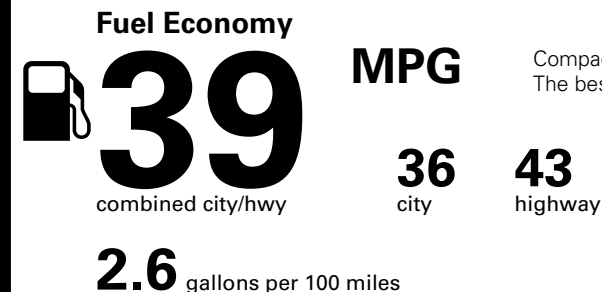

*MSRP (Manufacturer's Suggested Retail Price)

Visit us at www.mitsubishicars.com

EPA DOT Fuel Economy and Environment

Gasoline Vehicle

Compact Cars range from 14 to 119 MPG. The best vehicle rates 136 MPGe.