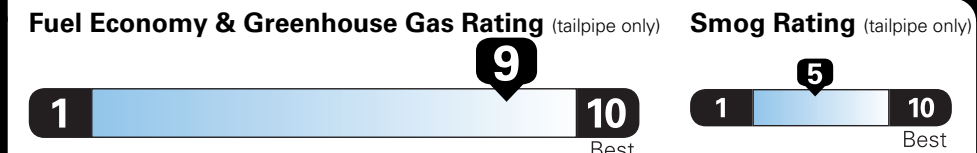

This vehicle emits 228 grams CO₂ per mile. The best emits 0 grams per mile (tailpipe only). Producing and distributing fuel also create emissions; learn more at fuelconomy.gov.

Actual results will vary for many reasons, including driving conditions and how you drive and maintain your vehicle. The average new vehicle gets 27 MPG and costs $7,500 to fuel over 5 years. Cost estimates are based on 15,000 miles per year at $2.70 per gallon. MPGe is miles per gasoline gallon equivalent. Vehicle emissions are a significant cause of climate change and smog.

fuelconomy.gov

Calculate personalized estimates and compare vehicles

10-year 100,000-mile LIMITED POWERTRAIN WARRANTY

10^{YEAR}/100,000^{MILE} POWERTRAIN | 7^{YEAR}/100,000^{MILE} ANTI-CORROSION/PERFORATION

5^{YEAR}/60,000^{MILE} BUMPER-TO-BUMPER | 5^{YEAR}/UNLIMITED^{MILE} ROADSIDE ASSISTANCE

*See participating Retailer for Limited Warranty and Roadside Assistance terms and conditions.

Parts Content Information

For vehicles in this carline:
U.S./Canadian Parts Content: 0% | Major Sources of Foreign Parts Content: THAILAND 94%

For this vehicle:
Final Assembly Point: CHONBURI, THAILAND
Country of Origin: THAILAND | Engine: THAILAND | Transmission: THAILAND

Note: Parts content does not include final assembly, distribution, or other non-parts costs.

GOVERNMENT 5-STAR SAFETY RATINGS

Overall Vehicle Score ★★★★★
Based on the combined ratings of frontal, side and rollover. Should ONLY be compared to other vehicles of similar size and weight.

Frontal Crash	Driver	★★★★★
	Passenger	★★★★★

Based on the risk of injury in a frontal impact. Should ONLY be compared to other vehicles of similar size and weight.

Side Crash	Front seat	★★★★★
	Rear seat	★★★★★

Based on the risk of injury in a side impact.

Rollover ★★★★★
Based on the risk of rollover in a single-vehicle crash.

Star ratings range from 1 to 5 stars (★★★★★) with 5 being the highest. Source: National Highway Traffic Safety Administration (NHTSA). www.safercar.gov or 1-888-327-4236

Cumulative Accessory Weight is 12.1 lbs

Method of Transport: RAIL | Plant/Port of Entry: TACOMA, WA

VIN : ML32A3HJ4LH001715 | Route Code : RKC

Gasoline, license and title fees, applicable federal, state and local taxes and dealer and distributor installed options and accessories are not included in the manufacturer's suggested retail price. This label has been applied to this vehicle pursuant to federal law and cannot be moved or altered prior to delivery to the ultimate purchaser.

Cumulative Accessory Weight is 12.1 lbs