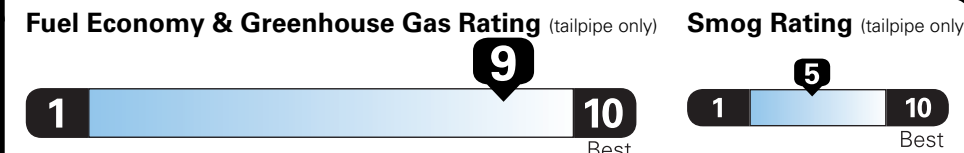

This vehicle emits 228 grams CO₂ per mile. The best emits 0 grams per mile (tailpipe only). Producing and distributing fuel also create emissions; learn more at fuelconomy.gov.

Actual results will vary for many reasons, including driving conditions and how you drive and maintain your vehicle. The average new vehicle gets 27 MPG and costs $7,500 to fuel over 5 years. Cost estimates are based on 15,000 miles per year at $2.70 per gallon. MPGe is miles per gasoline gallon equivalent. Vehicle emissions are a significant cause of climate change and smog.

fuelconomy.gov

Calculate personalized estimates and compare vehicles

10-year 100,000-mile LIMITED POWERTRAIN WARRANTY

10^{YEAR}/100,000^{MILE} POWERTRAIN
5^{YEAR}/60,000^{MILE} BUMPER-TO-BUMPER

7^{YEAR}/100,000^{MILE} ANTI-CORROSION/PERFORATION
5^{YEAR}/UNLIMITED^{MILE} ROADSIDE ASSISTANCE

*See participating Retailer for Limited Warranty and Roadside Assistance terms and conditions.

Parts Content Information

For vehicles in this carline:
U.S./Canadian Parts Content: 0%
Major Sources of Foreign Parts Content: THAILAND 94%

For this vehicle:
Final Assembly Point: CHONBURI, THAILAND
Country of Origin: THAILAND
Engine: THAILAND
Transmission: THAILAND

Note: Parts content does not include final assembly, distribution, or other non-parts costs.

GOVERNMENT 5-STAR SAFETY RATINGS

Overall Vehicle Score ★★★★★
Based on the combined ratings of frontal, side and rollover. Should ONLY be compared to other vehicles of similar size and weight.

Frontal Crash	Driver	★★★★★
	Passenger	★★★★★

Based on the risk of injury in a frontal impact. Should ONLY be compared to other vehicles of similar size and weight.

Side Crash	Front seat	★★★★★
	Rear seat	★★★★★

Based on the risk of injury in a side impact.

Rollover ★★★★★
Based on the risk of rollover in a single-vehicle crash.

Star ratings range from 1 to 5 stars (★★★★★) with 5 being the highest. Source: National Highway Traffic Safety Administration (NHTSA). www.safercar.gov or 1-888-327-4236

Cumulative Accessory Weight is **12.1 lbs**

Method of Transport: RAIL
Plant/Port of Entry: TACOMA, WA

VIN : ML32A3HJ4LH002153
Route Code : RJO

Gasoline, license and title fees, applicable federal, state and local taxes and dealer and distributor installed options and accessories are not included in the manufacturer's suggested retail price. This label has been applied to this vehicle pursuant to federal law and cannot be moved or altered prior to delivery to the ultimate purchaser.

Cumulative Accessory Weight is 12.1 lbs