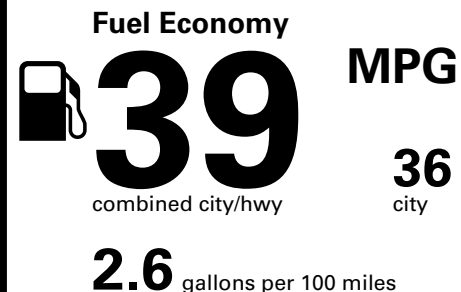

Fuel Economy and Environment

Gasoline Vehicle

Compact Cars range from 14 to 113 MPG. The best vehicle rates 136 MPGe.

You save \$2,250
in fuel costs over 5 years compared to the average new vehicle.

Annual fuel cost \$1,050

Actual results will vary for many reasons, including driving conditions and how you drive and maintain your vehicle. The average new vehicle gets 27 MPG and costs \$7,500 to fuel over 5 years. Cost estimates are based on 15,000 miles per year at \$2.70 per gallon. MPGe is miles per gasoline gallon equivalent. Vehicle emissions are a significant cause of climate change and smog.