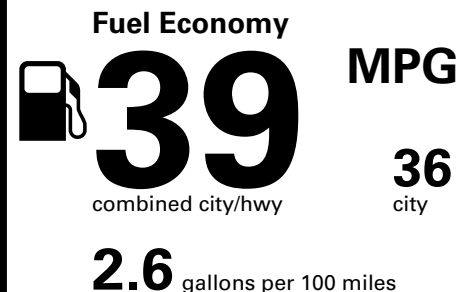

Fuel Economy and Environment

Gasoline Vehicle

Compact Cars range from 14 to 113 MPG.
The best vehicle rates 136 MPGe.

You save
\$2,250
in fuel costs
over 5 years
compared to the
average new vehicle.

Annual fuel cost
\$1,050