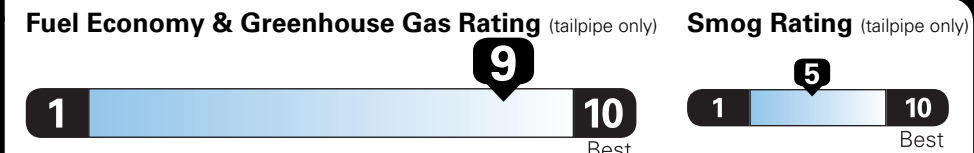

Fuel Economy and Environment

Gasoline Vehicle

Compact Cars range from 14 to 113 MPG.
The best vehicle rates 136 MPGe.

You save
\$2,250
in fuel costs
over 5 years
compared to the
average new vehicle.

Annual fuel cost
\$1,050