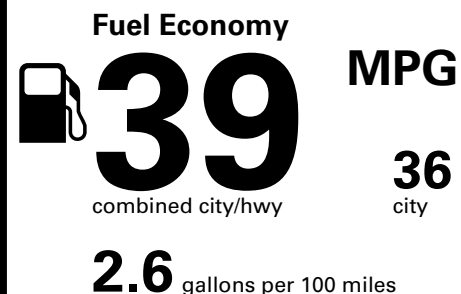

Fuel Economy and Environment

Gasoline Vehicle

Compact Cars range from 14 to 113 MPG. The best vehicle rates 136 MPGe.

You save \$2,250
in fuel costs over 5 years compared to the average new vehicle.

Annual fuel COST
\$1,050

Actual results will vary for many reasons, including driving conditions and how you drive and maintain your vehicle. The average new vehicle gets 27 MPG and costs \$7,500 to fuel over 5 years. Cost estimates are based on 15,000 miles per year at \$2.70 per gallon. MPGe is miles per gasoline gallon equivalent. Vehicle emissions are a significant cause of climate change and smog.