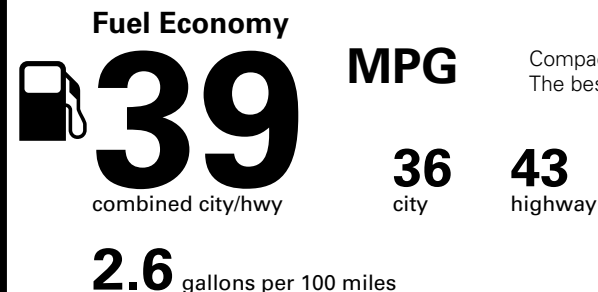

Fuel Economy and Environment

Gasoline Vehicle

Compact Cars range from 14 to 113 MPG.
The best vehicle rates 136 MPGe.

**You save
\$2,250**
in fuel costs
over 5 years
compared to the
average new vehicle.

Annual fuel COST
\$1,050