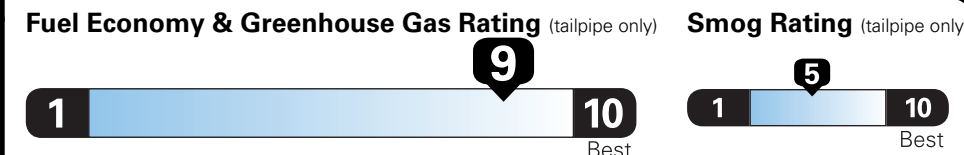

Fuel Economy and Environment

Gasoline Vehicle

Compact Cars range from 14 to 113 MPG.
The best vehicle rates 136 MPGe.

**You save
\$2,250**
in fuel costs
over 5 years
compared to the
average new vehicle.

Annual fuel COST
\$1,050