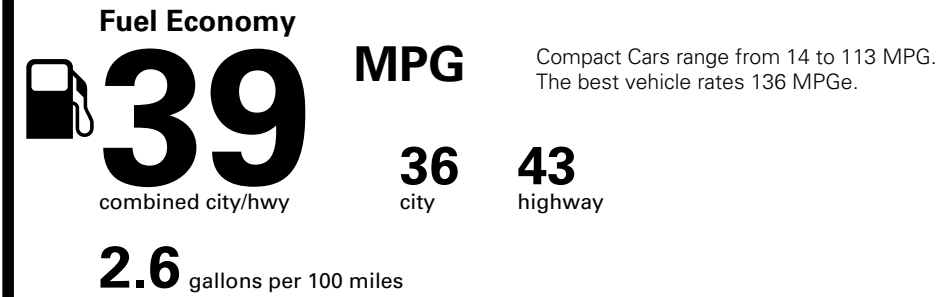

EPA DOT Fuel Economy and Environment

Gasoline Vehicle

You save \$2,250
in fuel costs over 5 years compared to the average new vehicle.

Annual fuel COST
\$1,050

Actual results will vary for many reasons, including driving conditions and how you drive and maintain your vehicle. The average new vehicle gets 27 MPG and costs \$7,500 to fuel over 5 years. Cost estimates are based on 15,000 miles per year at \$2.70 per gallon. MPGe is miles per gasoline gallon equivalent. Vehicle emissions are a significant cause of climate change and smog.