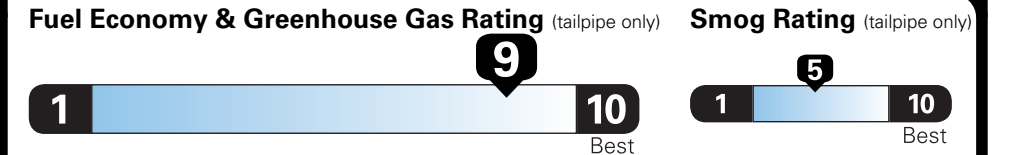

MSRP*	\$15,295.00
Total Additional Equipment:	\$275.00
Subtotal:	\$15,570.00
Destination/Handling:	\$995.00
Total MSRP*:	\$16,565.00

*MSRP (Manufacturer's Suggested Retail Price)

Visit us at www.mitsubishicars.com

EPA DOT Fuel Economy and Environment

Gasoline Vehicle

You save \$2,250
in fuel costs over 5 years compared to the average new vehicle.

Annual fuel COST
\$1,050

Actual results will vary for many reasons, including driving conditions and how you drive and maintain your vehicle. The average new vehicle gets 27 MPG and costs \$7,500 to fuel over 5 years. Cost estimates are based on 15,000 miles per year at \$2.70 per gallon. MPGe is miles per gasoline gallon equivalent. Vehicle emissions are a significant cause of climate change and smog.