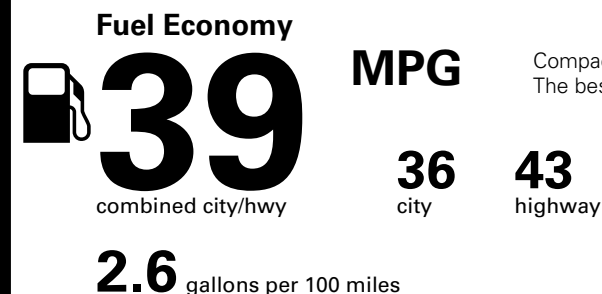

Convenience Features

- Rearview camera
- 4 speakers
- Bluetooth® wireless technology
- Front USB port
- ECO Indicator
- Cruise control
- Steering wheel audio and phone controls
- Automatic climate control
- Micron air filtration
- Rear heater floor ducts
- Remote keyless entry
- Power windows
- 12V power outlet
- Floor console with cupholders
- Front door bottle holder
- Front assist grips
- Glove box

Safety & Security

- Hill Start Assist (HSA)
- Anti-lock Braking System (ABS) with Electronic

Safety & Security (cont'd)

- Brakeforce Distribution (EBD) and brake assist
- Active Stability Control (ASC)
- Tire Pressure Monitoring System (TPMS)
- Front seat-mounted side airbags
- Side curtain airbags
- Driver knee airbag
- Advanced dual-stage front airbags
- Three-point seatbelts for all seating positions
- Adjustable front-seat shoulder belt anchors
- LATCH (Lower Anchors and Tethers for Children)
- Child safety rear door locks
- Anti-theft engine immobilizer
- RISE body construction

Additional Equipment

Full Tank of Gas	INCLUDED
Accy Tonneau Cover	$130.00
Accy Carpeted Floor Mats and Portfolio	$145.00
Accy Armrest console	$190.00

MSRP*	$15,295.00
Total Additional Equipment:	$465.00
Subtotal:	$15,760.00
Destination/Handling:	$995.00
Total MSRP*:	$16,755.00

*MSRP (Manufacturer's Suggested Retail Price)

Visit us at www.mitsubishicars.com

EPA DOT Fuel Economy and Environment

Gasoline Vehicle

Compact Cars range from 14 to 113 MPG. The best vehicle rates 136 MPGe.

You save $2,250
in fuel costs over 5 years compared to the average new vehicle.

Annual fuel COST
$1,050