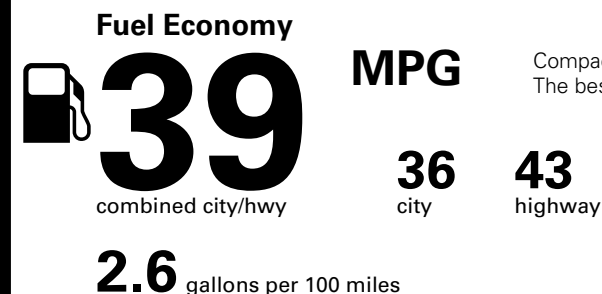

*MSRP (Manufacturer's Suggested Retail Price)

Visit us at www.mitsubishicars.com

Fuel Economy and Environment

Gasoline Vehicle

Compact Cars range from 14 to 113 MPG. The best vehicle rates 136 MPGe.

You save \$2,250
in fuel costs over 5 years compared to the average new vehicle.