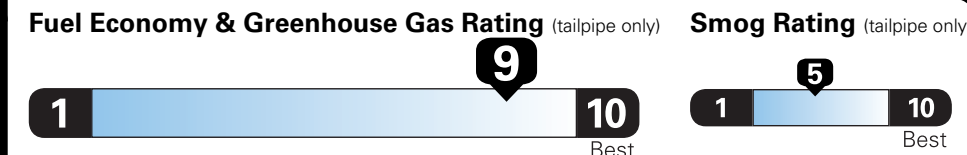

This vehicle emits 228 grams CO₂ per mile. The best emits 0 grams per mile (tailpipe only). Producing and distributing fuel also create emissions; learn more at fuelconomy.gov.

Actual results will vary for many reasons, including driving conditions and how you drive and maintain your vehicle. The average new vehicle gets 27 MPG and costs $7,500 to fuel over 5 years. Cost estimates are based on 15,000 miles per year at $2.70 per gallon. MPGe is miles per gasoline gallon equivalent. Vehicle emissions are a significant cause of climate change and smog.

fuelconomy.gov

Calculate personalized estimates and compare vehicles

10-year 100,000-mile LIMITED POWERTRAIN WARRANTY

10 YEAR / 100,000 MILE POWERTRAIN
7 YEAR / 100,000 MILE ANTI-CORROSION/PERFORATION

5 YEAR / 60,000 MILE BUMPER-TO-BUMPER
5 YEAR / UNLIMITED MILE ROADSIDE ASSISTANCE

*See participating Retailer for Limited Warranty and Roadside Assistance terms and conditions.

Parts Content Information

For vehicles in this carline:
U.S./Canadian Parts Content: 0% Major Sources of Foreign Parts Content: THAILAND 94%

For this vehicle:
Final Assembly Point: **CHONBURI, THAILAND**
Country of Origin: **THAILAND** Engine: **THAILAND** Transmission: **THAILAND**

Note: Parts content does not include final assembly, distribution, or other non-parts costs.

GOVERNMENT 5-STAR SAFETY RATINGS

Overall Vehicle Score ★★★★★
Based on the combined ratings of frontal, side and rollover. Should ONLY be compared to other vehicles of similar size and weight.

Frontal Crash	Driver	★★★★★
	Passenger	★★★★★

Based on the risk of injury in a frontal impact. Should ONLY be compared to other vehicles of similar size and weight.

Side Crash	Front seat	★★★★★
	Rear seat	★★★★★

Based on the risk of injury in a side impact.

Rollover ★★★★★
Based on the risk of rollover in a single-vehicle crash.

Star ratings range from 1 to 5 stars (★★★★★) with 5 being the highest. Source: National Highway Traffic Safety Administration (NHTSA). www.safercar.gov or 1-888-327-4236

Cumulative Accessory Weight is 10.8 lbs

Method of Transport: TRUCK
Plant/Port of Entry: BALTIMORE, MD

VIN : ML32A3HJ6LH005751
Route Code : TBR

Gasoline, license and title fees, applicable federal, state and local taxes and dealer and distributor installed options and accessories are not included in the manufacturer's suggested retail price. This label has been applied to this vehicle pursuant to federal law and cannot be moved or altered prior to delivery to the ultimate purchaser.

Cumulative Accessory Weight is 10.8 lbs