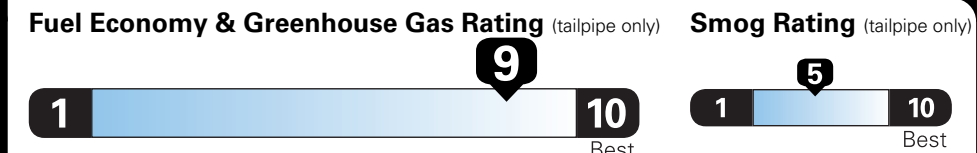

This vehicle emits 229 grams CO₂ per mile. The best emits 0 grams per mile (tailpipe only). Producing and distributing fuel also create emissions; learn more at fuelconomy.gov.

Actual results will vary for many reasons, including driving conditions and how you drive and maintain your vehicle. The average new vehicle gets 27 MPG and costs $7,000 to fuel over 5 years. Cost estimates are based on 15,000 miles per year at $2.55 per gallon. MPGe is miles per gasoline gallon equivalent. Vehicle emissions are a significant cause of climate change and smog.

fuelconomy.gov

Calculate personalized estimates and compare vehicles

10-year 100,000-mile LIMITED POWERTRAIN WARRANTY

10^{YEAR}/100,000^{MILE} POWERTRAIN	7^{YEAR}/100,000^{MILE} ANTI-CORROSION/PERFORATION
5^{YEAR}/60,000^{MILE} BUMPER-TO-BUMPER	5^{YEAR}/UNLIMITED^{MILE} ROADSIDE ASSISTANCE

*See participating Retailer for Limited Warranty and Roadside Assistance terms and conditions.

Parts Content Information

For vehicles in this carline:
U.S./Canadian Parts Content: **0%** Major Sources of Foreign Parts Content: **THAILAND 94%**

For this vehicle:
Final Assembly Point: **CHONBURI, THAILAND**
Country of Origin: **THAILAND** Engine: **THAILAND** Transmission: **THAILAND**

Note: Parts content does not include final assembly, distribution, or other non-parts costs.

GOVERNMENT 5-STAR SAFETY RATINGS

Overall Vehicle Score ★★★★★
Based on the combined ratings of frontal, side and rollover. Should ONLY be compared to other vehicles of similar size and weight.

Frontal Crash	Driver	★★★★★
	Passenger	★★★★★

Based on the risk of injury in a frontal impact. Should ONLY be compared to other vehicles of similar size and weight.

Side Crash	Front seat	★★★★★
	Rear seat	★★★★★

Based on the risk of injury in a side impact.

Rollover ★★★★★
Based on the risk of rollover in a single-vehicle crash.

Star ratings range from 1 to 5 stars (★★★★★) with 5 being the highest. Source: National Highway Traffic Safety Administration (NHTSA). www.safercar.gov or 1-888-327-4236

Cumulative Accessory Weight is 30.5 lbs

Method of Transport: RAIL
Plant/Port of Entry: TACOMA, WA

VIN : ML32A3HJ7KH008561
Route Code : RJO

Gasoline, license and title fees, applicable federal, state and local taxes and dealer and distributor installed options and accessories are not included in the manufacturer's suggested retail price. This label has been applied to this vehicle pursuant to federal law and cannot be moved or altered prior to delivery to the ultimate purchaser.

Cumulative Accessory Weight is 30.5 lbs