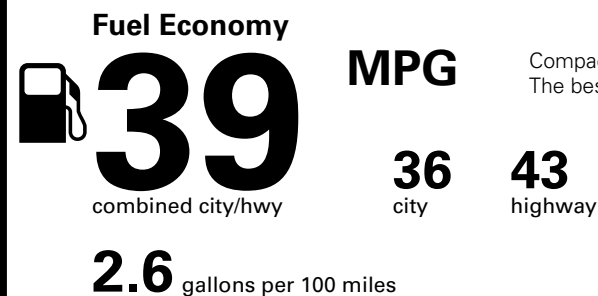

Visit us at www.mitsubishicars.com

EPA DOT Fuel Economy and Environment

Gasoline Vehicle

Compact Cars range from 14 to 119 MPG. The best vehicle rates 136 MPGe.

You save \$2,000
in fuel costs over 5 years compared to the average new vehicle.