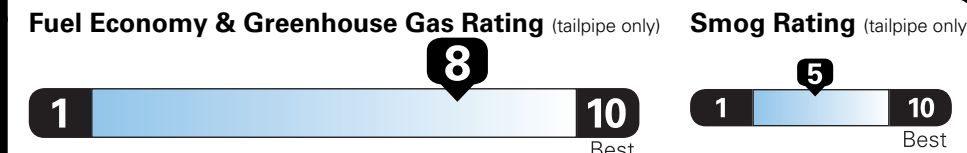

This vehicle emits 242 grams CO₂ per mile. The best emits 0 grams per mile (tailpipe only). Producing and distributing fuel also create emissions; learn more at fuelconomy.gov.

Actual results will vary for many reasons, including driving conditions and how you drive and maintain your vehicle. The average new vehicle gets 27 MPG and costs $7,500 to fuel over 5 years. Cost estimates are based on 15,000 miles per year at $2.70 per gallon. MPGe is miles per gasoline gallon equivalent. Vehicle emissions are a significant cause of climate change and smog.

fuelconomy.gov

Calculate personalized estimates and compare vehicles

10-year 100,000-mile LIMITED POWERTRAIN WARRANTY

10^{YEAR} / 100,000^{MILE} POWERTRAIN
5^{YEAR} / 60,000^{MILE} BUMPER-TO-BUMPER

7^{YEAR} / 100,000^{MILE} ANTI-CORROSION/PERFORATION
5^{YEAR} / UNLIMITED^{MILE} ROADSIDE ASSISTANCE

*See participating Retailer for Limited Warranty and Roadside Assistance terms and conditions.

Parts Content Information

For vehicles in this carline:
U.S./Canadian Parts Content: 0%
Major Sources of Foreign Parts Content: THAILAND 93%

For this vehicle:
Final Assembly Point: CHONBURI, THAILAND
Country of Origin: THAILAND
Engine: THAILAND
Transmission: THAILAND

Note: Parts content does not include final assembly, distribution, or other non-parts costs.

GOVERNMENT 5-STAR SAFETY RATINGS

Overall Vehicle Score ★★★★★
Based on the combined ratings of frontal, side and rollover. Should ONLY be compared to other vehicles of similar size and weight.

Frontal Crash	Driver	★★★★★
	Passenger	★★★★★

Based on the risk of injury in a frontal impact. Should ONLY be compared to other vehicles of similar size and weight.

Side Crash	Front seat	★★★★★
	Rear seat	★★★★★

Based on the risk of injury in a side impact.

Rollover ★★★★★
Based on the risk of rollover in a single-vehicle crash.

Star ratings range from 1 to 5 stars (★★★★★) with 5 being the highest. Source: National Highway Traffic Safety Administration (NHTSA). www.safercar.gov or 1-888-327-4236

Cumulative Accessory Weight is 7.9 lbs

Method of Transport: TRUCK
Plant/Port of Entry: BALTIMORE, MD

VIN : ML32A3HJ7LH002891
Route Code : TBR

Gasoline, license and title fees, applicable federal, state and local taxes and dealer and distributor installed options and accessories are not included in the manufacturer's suggested retail price. This label has been applied to this vehicle pursuant to federal law and cannot be moved or altered prior to delivery to the ultimate purchaser.

Cumulative Accessory Weight is 7.9 lbs