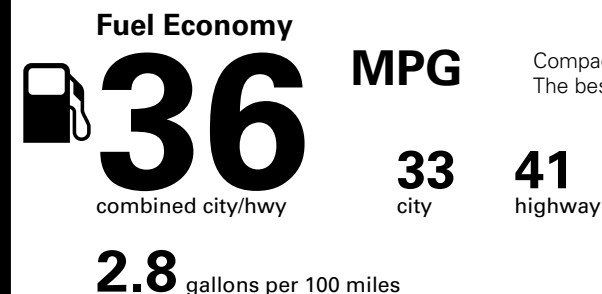

*MSRP (Manufacturer's Suggested Retail Price)

Visit us at www.mitsubishicars.com

EPA DOT Fuel Economy and Environment

Gasoline Vehicle

Compact Cars range from 14 to 113 MPG. The best vehicle rates 136 MPGe.