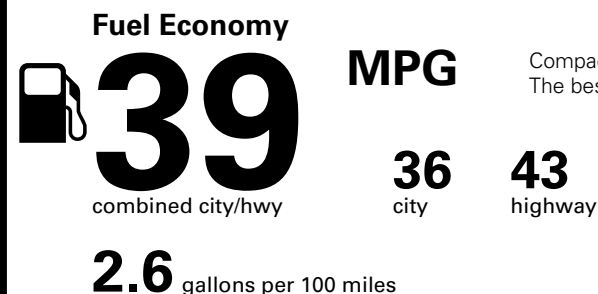

EPA DOT Fuel Economy and Environment

Gasoline Vehicle

Compact Cars range from 14 to 119 MPG. The best vehicle rates 136 MPGe.

You save \$2,000
in fuel costs over 5 years compared to the average new vehicle.