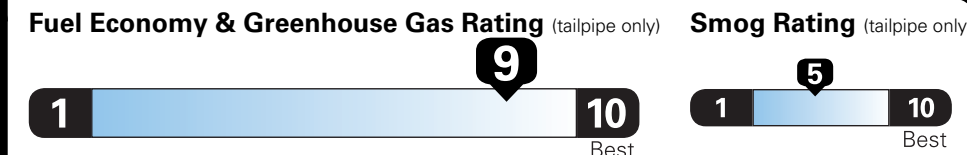

This vehicle emits 229 grams CO₂ per mile. The best emits 0 grams per mile (tailpipe only). Producing and distributing fuel also create emissions; learn more at fuelconomy.gov.

Actual results will vary for many reasons, including driving conditions and how you drive and maintain your vehicle. The average new vehicle gets 27 MPG and costs $7,000 to fuel over 5 years. Cost estimates are based on 15,000 miles per year at $2.55 per gallon. MPGe is miles per gasoline gallon equivalent. Vehicle emissions are a significant cause of climate change and smog.

fuelconomy.gov

Calculate personalized estimates and compare vehicles

10-year 100,000-mile LIMITED POWERTRAIN WARRANTY

10^{YEAR}/100,000^{MILE} POWERTRAIN	7^{YEAR}/100,000^{MILE} ANTI-CORROSION/PERFORATION
5^{YEAR}/60,000^{MILE} BUMPER-TO-BUMPER	5^{YEAR}/UNLIMITED^{MILE} ROADSIDE ASSISTANCE

*See participating Retailer for Limited Warranty and Roadside Assistance terms and conditions.

Parts Content Information

For vehicles in this carline:
U.S./Canadian Parts Content: **0%** Major Sources of Foreign Parts Content: **THAILAND 94%**

For this vehicle:
Final Assembly Point: **CHONBURI, THAILAND**
Country of Origin: **THAILAND** Engine: **THAILAND** Transmission: **THAILAND**

Note: Parts content does not include final assembly, distribution, or other non-parts costs.

GOVERNMENT 5-STAR SAFETY RATINGS

Overall Vehicle Score ★★★★★
Based on the combined ratings of frontal, side and rollover. Should ONLY be compared to other vehicles of similar size and weight.

Frontal Crash	Driver	★★★★★
	Passenger	★★★★★

Based on the risk of injury in a frontal impact. Should ONLY be compared to other vehicles of similar size and weight.

Side Crash	Front seat	★★★★★
	Rear seat	★★★★★

Based on the risk of injury in a side impact.

Rollover ★★★★★
Based on the risk of rollover in a single-vehicle crash.

Star ratings range from 1 to 5 stars (★★★★★) with 5 being the highest. Source: National Highway Traffic Safety Administration (NHTSA). www.safercar.gov or 1-888-327-4236

Cumulative Accessory Weight is 31.2 lbs

Method of Transport: RAIL
Plant/Port of Entry: TACOMA, WA

VIN : ML32A3HJ9KH010439
Route Code : RJO

Gasoline, license and title fees, applicable federal, state and local taxes and dealer and distributor installed options and accessories are not included in the manufacturer's suggested retail price. This label has been applied to this vehicle pursuant to federal law and cannot be moved or altered prior to delivery to the ultimate purchaser.

Cumulative Accessory Weight is 31.2 lbs