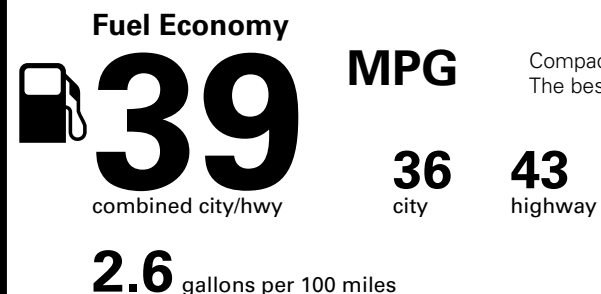

- Touch panel display audio system
- Rearview camera
- Four speakers
- Bluetooth® wireless technology
- USB port
- ECO indicator light
- Cruise control
- Steering wheel audio controls
- Steering wheel phone controls
- Air conditioning
- Micron air filtration
- Rear heater floor ducts
- Remote keyless entry with panic feature
- Power windows
- Power door locks
- 12-volt power outlet

Convenience Features (cont'd)

- Floor console with cup holders
- Front door panel storage pockets
- Glove box

Safety & Security

- Hill Start Assist (HSA)
- Anti-lock Braking System (ABS) with Electronic Brakeforce Distribution (EBD) and Brake Assist
- Active Stability Control (ASC)
- Tire Pressure Monitoring System (TPMS)
- Side curtain airbags
- Driver's knee airbag
- Advanced dual-stage front airbags
- Three-point seatbelts for all seating positions
- Adjustable front shoulder belts with pretensioner
- LATCH child-restraint system
- Child safety rear door locks
- Anti-theft engine immobilizer
- RISE body construction

Additional Equipment

Full Tank of Gas	INCLUDED
Accy All Weather Floor Mats (4)	$125.00
Accy Carpeted Floor Mats and Portfolio	$135.00
Accy Armrest Console	$185.00

MSRP*	$14,995.00
Total Additional Equipment:	$445.00
Subtotal:	$15,440.00
Destination/Handling:	$995.00
Total MSRP*	$16,435.00

*MSRP (Manufacturer's Suggested Retail Price)

Visit us at www.mitsubishicars.com

Fuel Economy and Environment

Gasoline Vehicle

Compact Cars range from 14 to 119 MPG. The best vehicle rates 136 MPGe.

You save $2,000
in fuel costs over 5 years compared to the average new vehicle.

Annual fuel cost $1,000