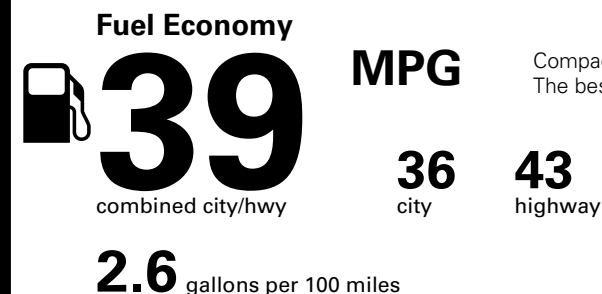

Safety & Security

- Hill Start Assist (HSA)
- Anti-lock Braking System (ABS) with Electronic

Safety & Security (cont'd)

- Brakeforce Distribution (EBD) and brake assist
- Active Stability Control (ASC)
- Tire Pressure Monitoring System (TPMS)
- Front seat-mounted side airbags
- Side curtain airbags
- Driver knee airbag
- Advanced dual-stage front airbags
- Three-point seatbelts for all seating positions
- Adjustable front-seat shoulder belt anchors
- LATCH (Lower Anchors and Tethers for Children)
- Child safety rear door locks
- Anti-theft engine immobilizer
- RISE body construction

Additional Equipment

Full Tank of Gas	INCLUDED
Protection Package	$190.00
▪ Front and rear mudguards	
▪ Scuff plates	
Accy Tonneau Cover	$130.00
Accy Carpeted Floor Mats and Portfolio	$145.00
Accy Armrest console	$190.00

MSRP*	$15,195.00
Total Additional Equipment:	$655.00
Subtotal:	$15,850.00
Destination/Handling:	$995.00
Total MSRP*	$16,845.00

*MSRP (Manufacturer's Suggested Retail Price)

Visit us at www.mitsubishicars.com

Fuel Economy and Environment

Gasoline Vehicle

Compact Cars range from 14 to 119 MPG. The best vehicle rates 136 MPGe.

You save $2,250
in fuel costs over 5 years compared to the average new vehicle.

Annual fuel cost $1,050