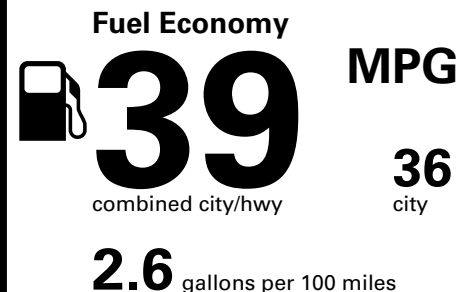

*MSRP (Manufacturer's Suggested Retail Price)

Visit us at www.mitsubishicars.com

Fuel Economy and Environment

Gasoline Vehicle

Compact Cars range from 14 to 119 MPG. The best vehicle rates 136 MPGe.

You save \$2,250
in fuel costs over 5 years compared to the average new vehicle.

Annual fuel cost \$1,050

This vehicle emits 228 grams CO₂ per mile. The best emits 0 grams per mile (tailpipe only). Producing and distributing fuel also create emissions; learn more at fuelconomy.gov.

Actual results will vary for many reasons, including driving conditions and how you drive and maintain your vehicle. The average new vehicle gets 27 MPG and costs \$7,500 to fuel over 5 years. Cost estimates are based on 15,000 miles per year at \$2.70 per gallon. MPGe is miles per gasoline gallon equivalent. Vehicle emissions are a significant cause of climate change and smog.