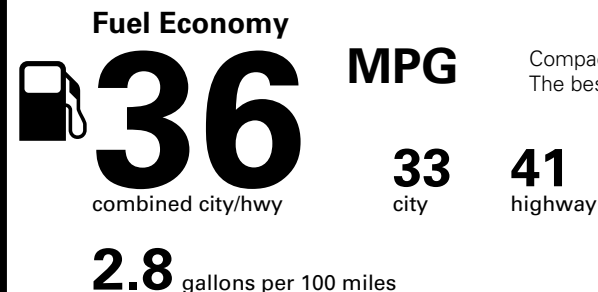

EPA DOT Fuel Economy and Environment

Gasoline Vehicle

Compact Cars range from 14 to 119 MPG. The best vehicle rates 136 MPGe.

You save \$2,000
in fuel costs over 5 years compared to the average new vehicle.