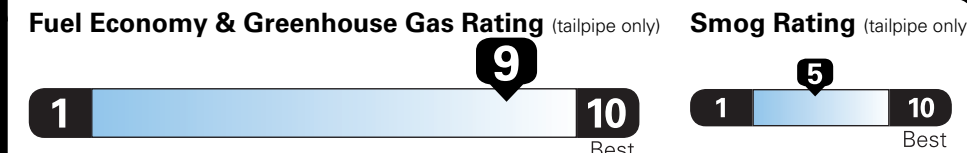

This vehicle emits 228 grams CO₂ per mile. The best emits 0 grams per mile (tailpipe only). Producing and distributing fuel also create emissions; learn more at fuelconomy.gov.

Actual results will vary for many reasons, including driving conditions and how you drive and maintain your vehicle. The average new vehicle gets 27 MPG and costs $7,500 to fuel over 5 years. Cost estimates are based on 15,000 miles per year at $2.70 per gallon. MPGe is miles per gasoline gallon equivalent. Vehicle emissions are a significant cause of climate change and smog.

fuelconomy.gov

Calculate personalized estimates and compare vehicles

10-year 100,000-mile LIMITED POWERTRAIN WARRANTY

10 YEAR / 100,000 MILE POWERTRAIN
7 YEAR / 100,000 MILE ANTI-CORROSION/PERFORATION
5 YEAR / 60,000 MILE BUMPER-TO-BUMPER
5 YEAR / UNLIMITED MILE ROADSIDE ASSISTANCE

Parts Content Information

For vehicles in this carline:
U.S./Canadian Major Sources of Parts Content: Foreign Parts Content:
0% **THAILAND 94%**

For this vehicle:
Final Assembly Point: **CHONBURI, THAILAND**
Country of Origin: **THAILAND** Engine: **THAILAND** Transmission: **THAILAND**

Note: Parts content does not include final assembly, distribution, or other non-parts costs.

GOVERNMENT 5-STAR SAFETY RATINGS

Overall Vehicle Score ★★★★★

Based on the combined ratings of frontal, side and rollover. Should ONLY be compared to other vehicles of similar size and weight.

Frontal Crash ★★★★★
Driver Passenger ★★★★★

Based on the risk of injury in a frontal impact. Should ONLY be compared to other vehicles of similar size and weight.

Side Crash ★★★★★
Front seat Rear seat ★★★★★

Based on the risk of injury in a side impact.

Rollover ★★★★★

Based on the risk of rollover in a single-vehicle crash.

Star ratings range from 1 to 5 stars (★★★★★) with 5 being the highest. Source: National Highway Traffic Safety Administration (NHTSA).

www.safercar.gov or 1-888-327-4236

Cumulative Accessory Weight is 15.0 lbs

Method of Transport: TRUCK
Plant/Port of Entry: JACKSONVILLE,FL
VIN : ML32A3HJ9LH005579
Route Code : THT

Gasoline, license and title fees, applicable federal, state and local taxes and dealer and distributor installed options and accessories are not included in the manufacturer's suggested retail price. This label has been applied to this vehicle pursuant to federal law and cannot be moved or altered prior to delivery to the ultimate purchaser.

Cumulative Accessory Weight is 15.0 lbs