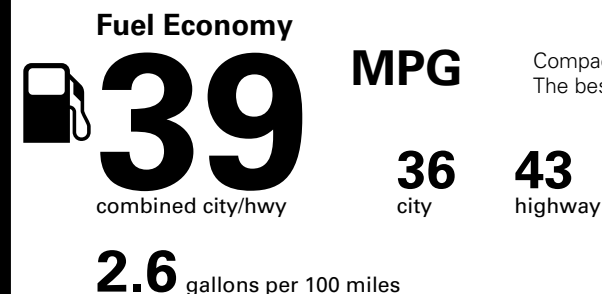

- Rearview camera
- 4 speakers
- Bluetooth® wireless technology
- Front USB port
- ECO Indicator
- Cruise control
- Steering wheel audio and phone controls
- Automatic climate control
- Micron air filtration
- Rear heater floor ducts
- Remote keyless entry
- Power windows
- 12V power outlet
- Floor console with cupholders
- Front door bottle holder
- Front assist grips
- Glove box

Safety & Security

- Hill Start Assist (HSA)
- Anti-lock Braking System (ABS) with Electronic

Safety & Security (cont'd)

- Brakeforce Distribution (EBD) and brake assist
- Active Stability Control (ASC)
- Tire Pressure Monitoring System (TPMS)
- Front seat-mounted side airbags
- Side curtain airbags
- Driver knee airbag
- Advanced dual-stage front airbags
- Three-point seatbelts for all seating positions
- Adjustable front-seat shoulder belt anchors
- LATCH (Lower Anchors and Tethers for Children)
- Child safety rear door locks
- Anti-theft engine immobilizer
- RISE body construction

Additional Equipment

Full Tank of Gas	INCLUDED
Cargo Package	$105.00
▪ Cargo mat	
▪ Cargo net	
Accy Tonneau cover	$130.00
Accy Carpeted Floor Mats and Portfolio	$145.00
Accy Armrest Console	$190.00

MSRP*:	$15,295.00
Total Additional Equipment:	$570.00
Subtotal:	$15,865.00
Destination/Handling:	$995.00
Total MSRP*:	$16,860.00

*MSRP (Manufacturer's Suggested Retail Price)

Visit us at www.mitsubishicars.com

Fuel Economy and Environment

Gasoline Vehicle

Compact Cars range from 14 to 113 MPG. The best vehicle rates 136 MPGe.

You save $2,250
in fuel costs over 5 years compared to the average new vehicle.

Annual fuel cost $1,050