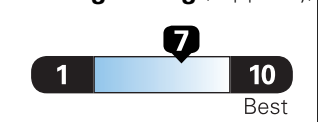

Smog Rating (tailpipe only)

This vehicle emits 226 grams CO₂ per mile. The best emits 0 grams per mile (tailpipe only). Producing and distributing fuel also create emissions; learn more at fuel economy.gov.

Actual results will vary for many reasons, including driving conditions and how you drive and maintain your vehicle. The average new vehicle gets 26 MPG and costs $7,000 to fuel over 5 years. Cost estimates are based on 15,000 miles per year at $2.45 per gallon. MPGe is miles per gasoline gallon equivalent. Vehicle emissions are a significant cause of climate change and smog.

fuel economy.gov

Calculate personalized estimates and compare vehicles

Smartphone QR Code™