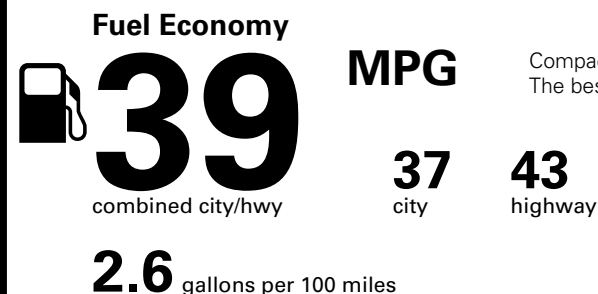

*MSRP (Manufacturer's Suggested Retail Price)

Visit us at www.mitsubishicars.com

Fuel Economy and Environment

Gasoline Vehicle

Compact Cars range from 14 to 107 MPG. The best vehicle rates 136 MPGe.

You save \$2,250
in fuel costs over 5 years compared to the average new vehicle.