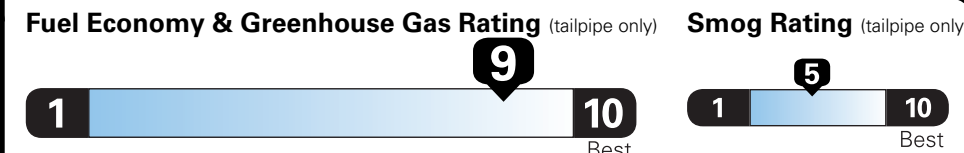

Actual results will vary for many reasons, including driving conditions and how you drive and maintain your vehicle. The average new vehicle gets 27 MPG and costs $6,750 to fuel over 5 years. Cost estimates are based on 15,000 miles per year at $2.40 per gallon. MPGe is miles per gasoline gallon equivalent. Vehicle emissions are a significant cause of climate change and smog.

fuelconomy.gov

Calculate personalized estimates and compare vehicles

Smartphone QR Code™

10-year 100,000-mile LIMITED POWERTRAIN WARRANTY

10 YEAR / 100,000 MILE POWERTRAIN
5 YEAR / 60,000 MILE BUMPER-TO-BUMPER

7 YEAR / 100,000 MILE ANTI-CORROSION/PERFORATION
5 YEAR / UNLIMITED MILE ROADSIDE ASSISTANCE

*See participating Retailer for Limited Warranty and Roadside Assistance terms and conditions.

Parts Content Information

For vehicles in this carline:
U.S./Canadian Parts Content: **0%**
Major Sources of Foreign Parts Content: **THAILAND 95%**

For this vehicle:
Final Assembly Point: **CHONBURI, THAILAND**
Country of Origin: **THAILAND**
Engine: **THAILAND**
Transmission: **THAILAND**

Note: Parts content does not include final assembly, distribution, or other non-parts costs.

GOVERNMENT 5-STAR SAFETY RATINGS

Overall Vehicle Score ★★★★★
Based on the combined ratings of frontal, side and rollover. Should ONLY be compared to other vehicles of similar size and weight.

Frontal Crash	Driver	★★★★★
	Passenger	★★★★★

Based on the risk of injury in a frontal impact. Should ONLY be compared to other vehicles of similar size and weight.

Side Crash	Front seat	★★★★★
	Rear seat	★★★★★

Based on the risk of injury in a side impact.

Rollover ★★★★★
Based on the risk of rollover in a single-vehicle crash.

Star ratings range from 1 to 5 stars (★★★★★) with 5 being the highest.
Source: National Highway Traffic Safety Administration (NHTSA).
www.safercar.gov or 1-888-327-4236

Cumulative Accessory Weight is 10.6 lbs

Method of Transport: TRUCK
Plant/Port of Entry: BALTIMORE, MD

VIN : ML32A3HJXJH006575
Route Code : TBR

Gasoline, license and title fees, applicable federal, state and local taxes and dealer and distributor installed options and accessories are not included in the manufacturer's suggested retail price. This label has been applied to this vehicle pursuant to federal law and cannot be moved or altered prior to delivery to the ultimate purchaser.

Cumulative Accessory Weight is 10.6 lbs