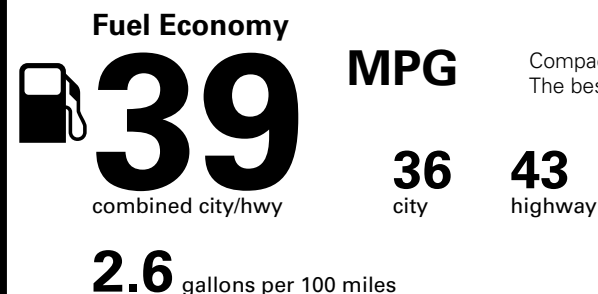

*MSRP (Manufacturer's Suggested Retail Price)

Visit us at www.mitsubishicars.com

Fuel Economy and Environment

Gasoline Vehicle

Compact Cars range from 14 to 119 MPG. The best vehicle rates 136 MPGe.

You save \$2,000
in fuel costs over 5 years compared to the average new vehicle.

Annual fuel cost \$1,000

This vehicle emits 229 grams CO₂ per mile. The best emits 0 grams per mile (tailpipe only). Producing and distributing fuel also create emissions; learn more at fuel economy.gov.