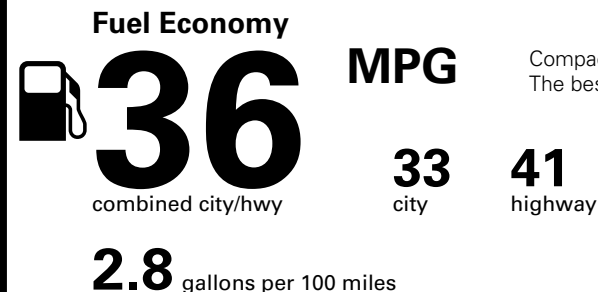

*MSRP (Manufacturer's Suggested Retail Price)

Visit us at www.mitsubishicars.com

EPA DOT Fuel Economy and Environment

Gasoline Vehicle

Compact Cars range from 14 to 119 MPG. The best vehicle rates 136 MPGe.