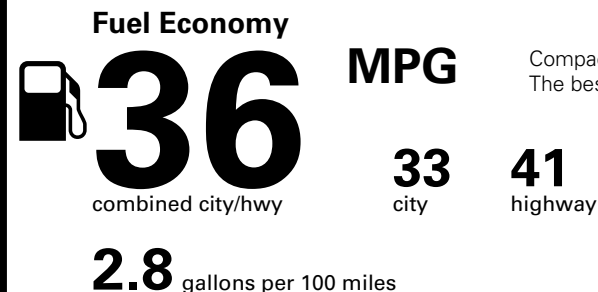

*MSRP (Manufacturer's Suggested Retail Price)

Visit us at www.mitsubishicars.com

EPA DOT Fuel Economy and Environment

Gasoline Vehicle

Compact Cars range from 14 to 113 MPG. The best vehicle rates 136 MPGe.