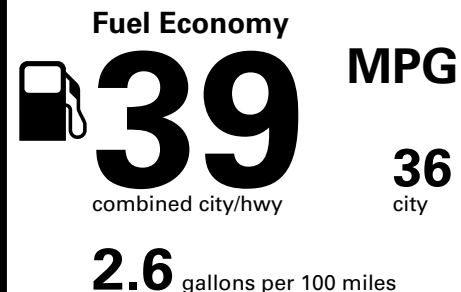

*MSRP (Manufacturer's Suggested Retail Price)

Visit us at www.mitsubishicars.com

Fuel Economy and Environment

Gasoline Vehicle

Compact Cars range from 14 to 113 MPG. The best vehicle rates 136 MPGe.

You save \$2,250
in fuel costs over 5 years compared to the average new vehicle.

Annual fuel cost \$1,050

This vehicle emits 228 grams CO₂ per mile. The best emits 0 grams per mile (tailpipe only). Producing and distributing fuel also create emissions; learn more at fuelconomy.gov.

Actual results will vary for many reasons, including driving conditions and how you drive and maintain your vehicle. The average new vehicle gets 27 MPG and costs \$7,500 to fuel over 5 years. Cost estimates are based on 15,000 miles per year at \$2.70 per gallon. MPGe is miles per gasoline gallon equivalent. Vehicle emissions are a significant cause of climate change and smog.