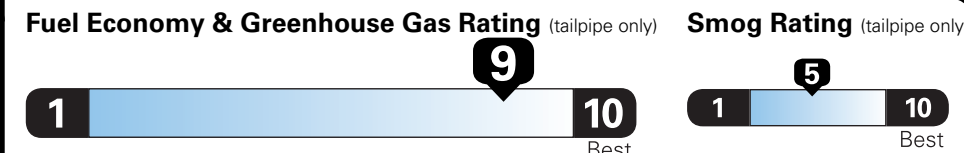

This vehicle emits 228 grams CO₂ per mile. The best emits 0 grams per mile (tailpipe only). Producing and distributing fuel also create emissions; learn more at fuelconomy.gov.

Actual results will vary for many reasons, including driving conditions and how you drive and maintain your vehicle. The average new vehicle gets 27 MPG and costs $7,500 to fuel over 5 years. Cost estimates are based on 15,000 miles per year at $2.70 per gallon. MPGe is miles per gasoline gallon equivalent. Vehicle emissions are a significant cause of climate change and smog.

fuelconomy.gov

Calculate personalized estimates and compare vehicles

10-year 100,000-mile LIMITED POWERTRAIN WARRANTY

10^{YEAR}/100,000^{MILE} POWERTRAIN | 7^{YEAR}/100,000^{MILE} ANTI-CORROSION/PERFORATION

5^{YEAR}/60,000^{MILE} BUMPER-TO-BUMPER | 5^{YEAR}/UNLIMITED^{MILE} ROADSIDE ASSISTANCE

*See participating Retailer for Limited Warranty and Roadside Assistance terms and conditions.

Parts Content Information

For vehicles in this carline:
U.S./Canadian Parts Content: 0% | Major Sources of Foreign Parts Content: THAILAND 94%

For this vehicle:
Final Assembly Point: CHONBURI, THAILAND
Country of Origin: THAILAND | Engine: THAILAND | Transmission: THAILAND

Note: Parts content does not include final assembly, distribution, or other non-parts costs.

GOVERNMENT 5-STAR SAFETY RATINGS

Overall Vehicle Score ★★★★★
Based on the combined ratings of frontal, side and rollover. Should ONLY be compared to other vehicles of similar size and weight.

Frontal Crash	Driver	★★★★★
	Passenger	★★★★★

Based on the risk of injury in a frontal impact. Should ONLY be compared to other vehicles of similar size and weight.

Side Crash	Front seat	★★★★★
	Rear seat	★★★★★

Based on the risk of injury in a side impact.

Rollover ★★★★★
Based on the risk of rollover in a single-vehicle crash.

Star ratings range from 1 to 5 stars (★★★★★) with 5 being the highest. Source: National Highway Traffic Safety Administration (NHTSA). www.safercar.gov or 1-888-327-4236

Cumulative Accessory Weight is 12.5 lbs

Method of Transport: TRUCK | Plant/Port of Entry: BALTIMORE, MD

VIN : ML32A3HJXLH006191 | Route Code : TBR

Gasoline, license and title fees, applicable federal, state and local taxes and dealer and distributor installed options and accessories are not included in the manufacturer's suggested retail price. This label has been applied to this vehicle pursuant to federal law and cannot be moved or altered prior to delivery to the ultimate purchaser.

Cumulative Accessory Weight is 12.5 lbs