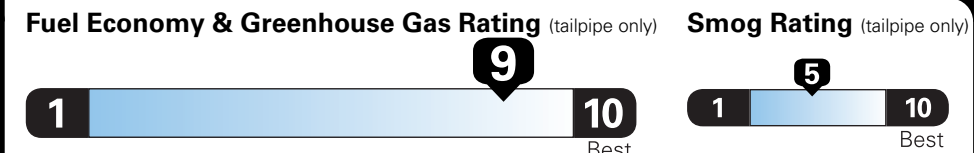

This vehicle emits 229 grams CO₂ per mile. The best emits 0 grams per mile (tailpipe only). Producing and distributing fuel also create emissions; learn more at fuelconomy.gov.

Actual results will vary for many reasons, including driving conditions and how you drive and maintain your vehicle. The average new vehicle gets 27 MPG and costs $7,000 to fuel over 5 years. Cost estimates are based on 15,000 miles per year at $2.55 per gallon. MPGe is miles per gasoline gallon equivalent. Vehicle emissions are a significant cause of climate change and smog.

fuelconomy.gov

Calculate personalized estimates and compare vehicles

Smartphone QR Code™

10-year
100,000-mile
LIMITED POWERTRAIN WARRANTY

10 YEAR /100,000 MILE POWERTRAIN
7 YEAR /100,000 MILE ANTI-CORROSION/PERFORATION

5 YEAR /60,000 MILE BUMPER-TO-BUMPER
5 YEAR /UNLIMITED MILE ROADSIDE ASSISTANCE

Parts Content Information

For vehicles in this carline:
U.S./Canadian Major Sources of Parts Content: Foreign Parts Content:
0% **THAILAND 87%**

For this vehicle:
Final Assembly Point: **CHONBURI, THAILAND**
Country of Origin: **THAILAND**
Engine: **THAILAND**
Transmission: **THAILAND**

Note: Parts content does not include final assembly, distribution, or other non-parts costs.

GOVERNMENT 5-STAR SAFETY RATINGS

Overall Vehicle Score ★★★★★

Based on the combined ratings of frontal, side and rollover. Should ONLY be compared to other vehicles of similar size and weight.

Frontal Crash Driver Passenger ★★★★★ ★★★★★

Based on the risk of injury in a frontal impact. Should ONLY be compared to other vehicles of similar size and weight.

Side Crash Front seat Rear seat ★★★★★ ★★★★★

Based on the risk of injury in a side impact.

Rollover ★★★★★

Based on the risk of rollover in a single-vehicle crash.

Star ratings range from 1 to 5 stars (★★★★★) with 5 being the highest. Source: National Highway Traffic Safety Administration (NHTSA).

www.safercar.gov or 1-888-327-4236

Cumulative Accessory Weight is 8.2 lbs Method of Transport: TRUCK
Plant/Port of Entry: BALTIMORE, MD **VIN : ML32A4HJ4KH012430**
Route Code : TBR

Gasoline, license and title fees, applicable federal, state and local taxes and dealer and distributor installed options and accessories are not included in the manufacturer's suggested retail price. This label has been applied to this vehicle pursuant to federal law and cannot be moved or altered prior to delivery to the ultimate purchaser.

Cumulative Accessory Weight is 8.2 lbs