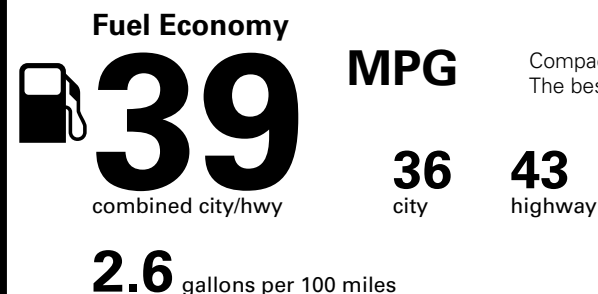

Convenience Features (cont'd)

- Cruise control
- Steering wheel audio controls
- Steering wheel phone controls
- Steering wheel voice controls
- Automatic climate control
- Micron air filtration
- Rear heater floor ducts
- FAST-Key passive entry system with push button start and panic feature
- Power windows
- Power door locks
- 12-volt power outlet
- Floor console with cup holders
- Front door panel storage pockets
- Glove box

Safety & Security

- Hill Start Assist (HSA)
- Anti-lock Braking System (ABS) with Electronic Brakeforce Distribution (EBD) and Brake Assist
- Active Stability Control (ASC)
- Tire Pressure Monitoring System (TPMS)
- Side curtain airbags
- Driver's knee airbag
- Advanced dual-stage front airbags
- Three-point seatbelts for all seating positions
- Adjustable front shoulder belts with pretensioner
- LATCH child-restraint system
- Child safety rear door locks
- Anti-theft engine immobilizer
- RISE body construction

Additional Equipment

Full Tank of Gas	INCLUDED
Cargo Package	$105.00
▪ Cargo mat	
▪ Cargo net	
Accy Carpeted Floor Mats and Portfolio	$135.00
Accy Body Side Moldings	$145.00

	MSRP*: $16,495.00
Total Additional Equipment:	$385.00
	Subtotal: $16,880.00
Destination/Handling:	$995.00
Total MSRP*:	$17,875.00

*MSRP (Manufacturer's Suggested Retail Price)

Visit us at www.mitsubishicars.com

Fuel Economy and Environment

Gasoline Vehicle

Compact Cars range from 14 to 119 MPG. The best vehicle rates 136 MPGe.

You save $2,000
in fuel costs over 5 years compared to the average new vehicle.

Annual fuel COST
$1,000