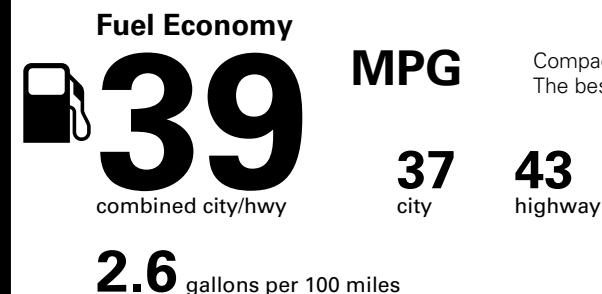

- Cruise control
- Steering wheel audio controls
- Steering wheel phone controls
- Steering wheel voice controls
- Automatic climate control
- Micron air filtration
- Rear heater floor ducts
- FAST-Key passive entry system with push button start and panic feature
- Power windows
- Power door locks
- 12-volt accessory outlet (x1)
- Center console with cup holders (x3)
- Front door panel storage pockets
- Front retractable assist grips (x2)
- Glove box

Safety & Security

- Hill Start Assist (HSA)
- Anti-lock Braking System (ABS) with Electronic Brakeforce Distribution (EBD) and Brake Assist (BA)
- Active Stability Control (ASC)
- Tire Pressure Monitoring System (TPMS)
- Side curtain airbags
- Driver's knee airbag
- Advanced dual-stage SRS front airbags
- Three-point seatbelts for all seating positions
- Adjustable front shoulder belts with pretensioner
- LATCH child-restraint system
- Child safety rear door locks
- Anti-theft engine immobilizer
- RISE body construction

Optional Equipment

Full Tank of Gas	INCLUDED
Rockford Fosgate® Premium Audio	$575.00
▪ 300-Watt ecoPUNCH™ Amplifier and Subwoofers	
Accy Carpeted Floor Mats and Portfolio	$125.00

	MSRP*:	$16,095.00
Total Optional Equipment:	$700.00	
	Subtotal:	$16,795.00
Destination/Handling:	$865.00	
Total MSRP*:	$17,660.00	

*MSRP (Manufacturer's Suggested Retail Price)

Visit us at www.mitsubishicars.com

Fuel Economy and Environment

Gasoline Vehicle

Compact Cars range from 14 to 107 MPG.
The best vehicle rates 136 MPGe.

**You save
$2,250**
in fuel costs
over 5 years
compared to the
average new vehicle.

Annual fuel COST
$900