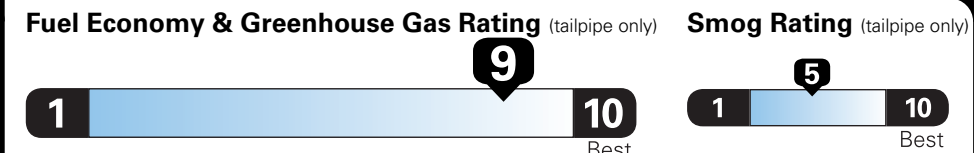

This vehicle emits 225 grams CO₂ per mile. The best emits 0 grams per mile (tailpipe only). Producing and distributing fuel also create emissions; learn more at fuel economy.gov.

Actual results will vary for many reasons, including driving conditions and how you drive and maintain your vehicle. The average new vehicle gets 27 MPG and costs $6,750 to fuel over 5 years. Cost estimates are based on 15,000 miles per year at $2.40 per gallon. MPGe is miles per gasoline gallon equivalent. Vehicle emissions are a significant cause of climate change and smog.

fuel economy.gov

Calculate personalized estimates and compare vehicles

10-year
100,000-mile
LIMITED POWERTRAIN WARRANTY

10 YEAR /100,000 MILE POWERTRAIN
7 YEAR /100,000 MILE ANTI-CORROSION/PERFORATION
5 YEAR /60,000 MILE BUMPER-TO-BUMPER
5 YEAR /UNLIMITED MILE ROADSIDE ASSISTANCE

Parts Content Information

For vehicles in this carline:
U.S./Canadian Major Sources of Parts Content: Foreign Parts Content:
0% **THAILAND 88%**

For this vehicle:
Final Assembly Point: **CHONBURI, THAILAND**
Country of Origin: **THAILAND**
Engine: **THAILAND**
Transmission: **THAILAND**

Note: Parts content does not include final assembly, distribution, or other non-parts costs.

GOVERNMENT 5-STAR SAFETY RATINGS

Overall Vehicle Score ★★★★★

Based on the combined ratings of frontal, side and rollover. Should ONLY be compared to other vehicles of similar size and weight.

Frontal Crash ★★★★★
Driver Passenger

Based on the risk of injury in a frontal impact. Should ONLY be compared to other vehicles of similar size and weight.

Side Crash ★★★★★
Front seat Rear seat

Based on the risk of injury in a side impact.

Rollover ★★★★★

Based on the risk of rollover in a single-vehicle crash.

Star ratings range from 1 to 5 stars (★★★★★) with 5 being the highest. Source: National Highway Traffic Safety Administration (NHTSA).

www.safercar.gov or 1-888-327-4236

Cumulative Accessory Weight is 16.1 lbs Method of Transport: TRUCK Plant/Port of Entry: TACOMA, WA **VIN : ML32A4HJ8JH006130** **Route Code : TSE**

Gasoline, license and title fees, applicable federal, state and local taxes and dealer and distributor installed options and accessories are not included in the manufacturer's suggested retail price. This label has been applied to this vehicle pursuant to federal law and cannot be moved or altered prior to delivery to the ultimate purchaser.

Cumulative Accessory Weight is 16.1 lbs