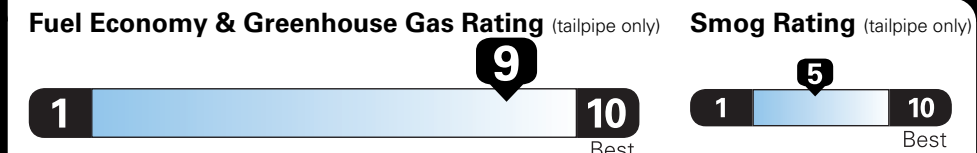

This vehicle emits 229 grams CO₂ per mile. The best emits 0 grams per mile (tailpipe only). Producing and distributing fuel also create emissions; learn more at fuelconomy.gov.

Actual results will vary for many reasons, including driving conditions and how you drive and maintain your vehicle. The average new vehicle gets 27 MPG and costs $7,000 to fuel over 5 years. Cost estimates are based on 15,000 miles per year at $2.55 per gallon. MPGe is miles per gasoline gallon equivalent. Vehicle emissions are a significant cause of climate change and smog.

fuelconomy.gov

Calculate personalized estimates and compare vehicles

10-year
100,000-mile
LIMITED POWERTRAIN WARRANTY

10 YEAR /100,000 MILE POWERTRAIN
7 YEAR /100,000 MILE ANTI-CORROSION/PERFORATION
5 YEAR /60,000 MILE BUMPER-TO-BUMPER
5 YEAR /UNLIMITED MILE ROADSIDE ASSISTANCE

Parts Content Information

For vehicles in this carline:
U.S./Canadian Major Sources of Parts Content: Foreign Parts Content:
0% **THAILAND 87%**

For this vehicle:
Final Assembly Point: **CHONBURI, THAILAND**
Country of Origin: **THAILAND**
Engine: **THAILAND**
Transmission: **THAILAND**

Note: Parts content does not include final assembly, distribution, or other non-parts costs.

GOVERNMENT 5-STAR SAFETY RATINGS

Overall Vehicle Score ★★★★★

Based on the combined ratings of frontal, side and rollover. Should ONLY be compared to other vehicles of similar size and weight.

Frontal Crash Driver Passenger ★★★★★
★★★★★

Based on the risk of injury in a frontal impact. Should ONLY be compared to other vehicles of similar size and weight.

Side Crash Front seat Rear seat ★★★★★
★★★★★

Based on the risk of injury in a side impact.

Rollover ★★★★★

Based on the risk of rollover in a single-vehicle crash.

Star ratings range from 1 to 5 stars (★★★★★) with 5 being the highest. Source: National Highway Traffic Safety Administration (NHTSA).

www.safercar.gov or 1-888-327-4236

Cumulative Accessory Weight is **15.7 lbs**

Method of Transport: TRUCK
Plant/Port of Entry: JACKSONVILLE,FL
VIN : **ML32A4HJ8KH016089**
Route Code : **THT**

Gasoline, license and title fees, applicable federal, state and local taxes and dealer and distributor installed options and accessories are not included in the manufacturer's suggested retail price. This label has been applied to this vehicle pursuant to federal law and cannot be moved or altered prior to delivery to the ultimate purchaser.

Cumulative Accessory Weight is **15.7 lbs**