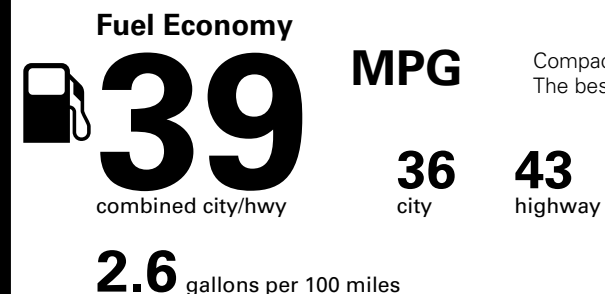

Safety & Security

- Hill Start Assist (HSA)
- Anti-lock Braking System (ABS) with Electronic Brakeforce Distribution (EBD) and Brake Assist
- Active Stability Control (ASC)
- Tire Pressure Monitoring System (TPMS)
- Side curtain airbags
- Driver's knee airbag
- Advanced dual-stage front airbags
- Three-point seatbelts for all seating positions
- Adjustable front shoulder belts with pretensioner
- LATCH child-restraint system
- Child safety rear door locks
- Anti-theft engine immobilizer
- RISE body construction

Additional Equipment

Full Tank of Gas	INCLUDED
Accy Front and Rear Mudguards	$155.00
Accy Carpeted Floor Mats and Portfolio	$135.00
Accy LED DRL w/ Garnish	$450.00
Protection & All Weather Value Package	$280.00
- Body side moldings - All weather floor mats (4) - Cargo tray	

	MSRP*: $16,495.00
Total Additional Equipment:	$1,020.00
Subtotal:	$17,515.00
Destination/Handling:	$995.00
Total MSRP*:	$18,510.00

*MSRP (Manufacturer's Suggested Retail Price)

Visit us at www.mitsubishicars.com

Fuel Economy and Environment

Gasoline Vehicle

Compact Cars range from 14 to 119 MPG. The best vehicle rates 136 MPGe.

You save $2,000
in fuel costs over 5 years compared to the average new vehicle.

Annual fuel COST
$1,000