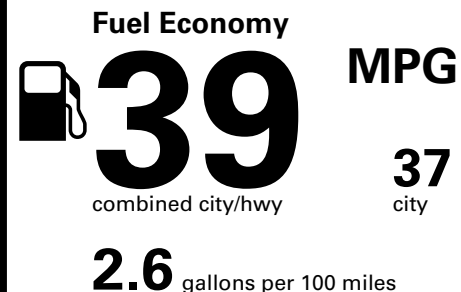

*MSRP (Manufacturer's Suggested Retail Price)

Visit us at www.mitsubishicars.com

Fuel Economy and Environment

Gasoline Vehicle

Compact Cars range from 14 to 116 MPG. The best vehicle rates 119 MPGe.

You save \$2,250
in fuel costs over 5 years compared to the average new vehicle.

Annual fuel COST
\$950

Actual results will vary for many reasons, including driving conditions and how you drive and maintain your vehicle. The average new vehicle gets 26 MPG and costs \$7000 to fuel over 5 years. Cost estimates are based on 15000 miles per year at 2.45 per gallon. MPGe is miles per gasoline gallon equivalent. Vehicle emissions are a significant cause of climate change and smog.