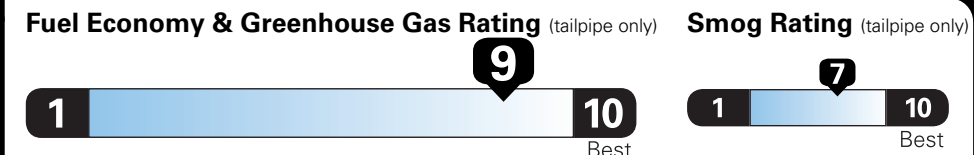

Actual results will vary for many reasons, including driving conditions and how you drive and maintain your vehicle. The average new vehicle gets 26 MPG and costs $7000 to fuel over 5 years. Cost estimates are based on 15000 miles per year at 2.45 per gallon. MPGe is miles per gasoline gallon equivalent. Vehicle emissions are a significant cause of climate change and smog.

fuelconomy.gov

Calculate personalized estimates and compare vehicles

10-year 100,000-mile LIMITED POWERTRAIN WARRANTY

10 YEAR / 100,000 MILE POWERTRAIN
5 YEAR / 60,000 MILE BUMPER-TO-BUMPER

7 YEAR / 100,000 MILE ANTI-CORROSION/PERFORATION
5 YEAR / UNLIMITED MILE ROADSIDE ASSISTANCE

*See participating Retailer for Limited Warranty and Roadside Assistance terms and conditions.

Parts Content Information

For vehicles in this carline:
U.S./Canadian Major Sources of Parts Content: Foreign Parts Content:
0% **THAILAND 95%**

For this vehicle:
Final Assembly Point: **CHONBURI, THAILAND**
Country of Origin:
Engine: **THAILAND** Transmission: **THAILAND**

Note: Parts content does not include final assembly, distribution, or other non-parts costs.

GOVERNMENT 5-STAR SAFETY RATINGS

Overall Vehicle Score Not Rated
Based on the combined ratings of frontal, side and rollover. Should ONLY be compared to other vehicles of similar size and weight.

Frontal Crash	Driver Passenger	★★★★★ ★★★★★

Based on the risk of injury in a frontal impact. Should ONLY be compared to other vehicles of similar size and weight.

Side Crash	Front seat Rear seat	Not Rated Not Rated

Based on the risk of injury in a side impact.

Rollover		★★★★★

Based on the risk of rollover in a single-vehicle crash.

Star ratings range from 1 to 5 stars (★★★★★) with 5 being the highest. Source: National Highway Traffic Safety Administration (NHTSA). www.safercar.gov or 1-888-327-4236

Cumulative Accessory Weight is 27.0 lbs

Method of Transport: TRUCK
Plant/Port of Entry: BALTIMORE, MD

VIN : ML32A5HJ0HH000869
Route Code : TBR

Gasoline, license and title fees, applicable federal, state and local taxes and dealer and distributor installed options and accessories are not included in the manufacturer's suggested retail price. This label has been applied to this vehicle pursuant to federal law and cannot be moved or altered prior to delivery to the ultimate purchaser.

Cumulative Accessory Weight is 27.0 lbs