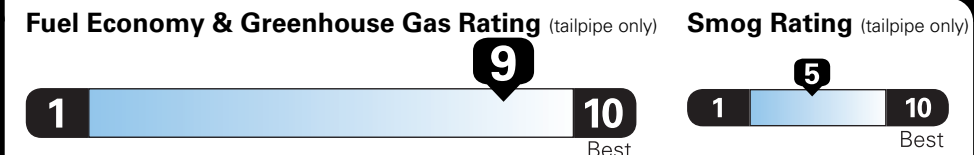

Fuel Economy and Environment

Gasoline Vehicle

Compact Cars range from 14 to 119 MPG. The best vehicle rates 136 MPGe.

You save \$2,000
in fuel costs over 5 years compared to the average new vehicle.

Annual fuel cost \$1,000