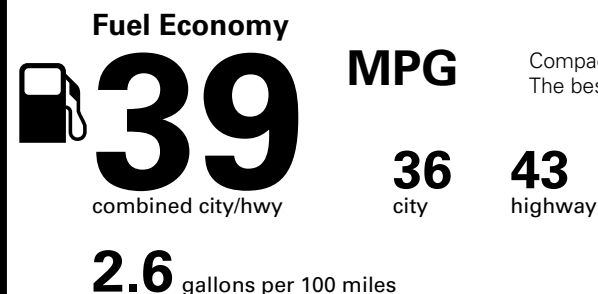

Fuel Economy and Environment

Gasoline Vehicle

Compact Cars range from 14 to 119 MPG. The best vehicle rates 136 MPGe.

You save \$2,000
in fuel costs over 5 years compared to the average new vehicle.

Annual fuel cost \$1,000