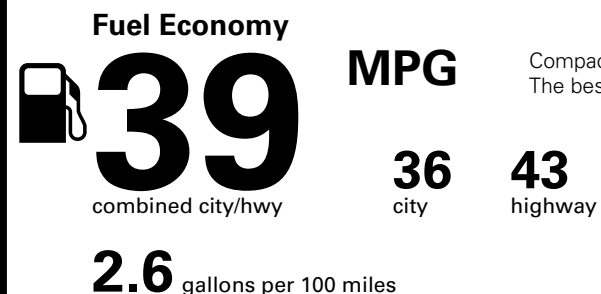

Fuel Economy and Environment

Gasoline Vehicle

Compact Cars range from 14 to 119 MPG. The best vehicle rates 136 MPGe.

You save \$2,250
in fuel costs over 5 years compared to the average new vehicle.

Annual fuel COST
\$1,050