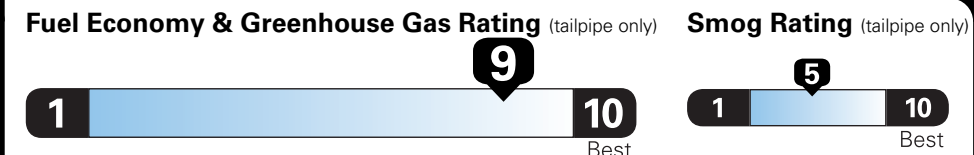

Fuel Economy and Environment

Gasoline Vehicle

Compact Cars range from 14 to 119 MPG. The best vehicle rates 136 MPGe.

You save \$2,250
in fuel costs over 5 years compared to the average new vehicle.

Annual fuel COST
\$1,050