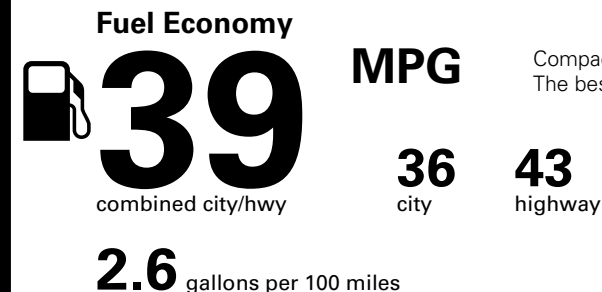

EPA DOT Fuel Economy and Environment

Gasoline Vehicle

Compact Cars range from 14 to 119 MPG. The best vehicle rates 136 MPGe.

You save \$2,250
in fuel costs over 5 years compared to the average new vehicle.