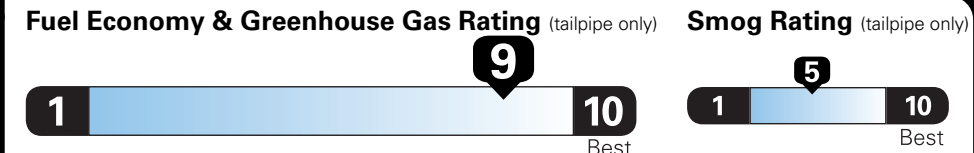

Additional Equipment

Full Tank of Gas	INCLUDED
Limited Edition Features	INCLUDED
6.5" Smartphone-link Display Audio (SDA) - Apple CarPlay® and Android™ Auto 15-inch black painted alloy wheels - CD/MP3 audio - Heated front seats - Black fabric seating surfaces with red accent - Driver seat armrest - Leather-wrapped steering wheel - Leather-wrapped shift knob - Red stitched steering wheel and shift knob - Steering wheel voice recognition control - Red interior panel accents - Gloss black shift panel - Black side mirrors - Limited Edition badge	
Cargo Package	$105.00
- Cargo mat - Cargo net	
Accy Tonneau Cover	$130.00
Accy Carpeted Floor Mats and Portfolio	$145.00

	MSRP*: $16,195.00
Total Additional Equipment:	$380.00
	Subtotal: $16,575.00
Destination/Handling:	$995.00
	Total MSRP*: $17,570.00

*MSRP (Manufacturer's Suggested Retail Price)

Visit us at www.mitsubishicars.com

EPA DOT Fuel Economy and Environment

Gasoline Vehicle

Fuel Economy
39 MPG
combined city/hwy
2.6 gallons per 100 miles

Compact Cars range from 14 to 119 MPG. The best vehicle rates 136 MPGe.

You save $2,250
in fuel costs over 5 years
compared to the average new vehicle.

Annual fuel COST
$1,050

This vehicle emits 228 grams CO₂ per mile. The best emits 0 grams per mile (tailpipe only). Producing and distributing fuel also create emissions; learn more at fuelconomy.gov.

Actual results will vary for many reasons, including driving conditions and how you drive and maintain your vehicle. The average new vehicle gets 27 MPG and costs $7,500 to fuel over 5 years. Cost estimates are based on 15,000 miles per year at $2.70 per gallon. MPGe is miles per gasoline gallon equivalent. Vehicle emissions are a significant cause of climate change and smog.

fuelconomy.gov

Calculate personalized estimates and compare vehicles

10-year 100,000-mile LIMITED POWERTRAIN WARRANTY

10^{YEAR} / 100,000^{MILE} POWERTRAIN	7^{YEAR} / 100,000^{MILE} ANTI-CORROSION/PERFORATION
5^{YEAR} / 60,000^{MILE} BUMPER-TO-BUMPER	5^{YEAR} / UNLIMITED^{MILE} ROADSIDE ASSISTANCE

*See participating Retailer for Limited Warranty and Roadside Assistance terms and conditions.

Parts Content Information

For vehicles in this carline:
U.S./Canadian Parts Content: **0%** Major Sources of Foreign Parts Content: **THAILAND 89%**

For this vehicle:
Final Assembly Point: **CHONBURI, THAILAND**
Country of Origin: **THAILAND** Engine: **THAILAND** Transmission: **THAILAND**

Note: Parts content does not include final assembly, distribution, or other non-parts costs.

GOVERNMENT 5-STAR SAFETY RATINGS

Overall Vehicle Score ★★★★★
Based on the combined ratings of frontal, side and rollover. Should ONLY be compared to other vehicles of similar size and weight.

Frontal Crash	Driver	★★★★★
	Passenger	★★★★★

Based on the risk of injury in a frontal impact. Should ONLY be compared to other vehicles of similar size and weight.

Side Crash	Front seat	★★★★★
	Rear seat	★★★★★

Based on the risk of injury in a side impact.

Rollover ★★★★★
Based on the risk of rollover in a single-vehicle crash.

Star ratings range from 1 to 5 stars (★★★★★) with 5 being the highest. Source: National Highway Traffic Safety Administration (NHTSA). www.safercar.gov or 1-888-327-4236

Cumulative Accessory Weight is 11.0 lbs

Method of Transport: RAIL
Plant/Port of Entry: TACOMA, WA

VIN : ML32A5HJ0LH001982
Route Code : RJO

Gasoline, license and title fees, applicable federal, state and local taxes and dealer and distributor installed options and accessories are not included in the manufacturer's suggested retail price. This label has been applied to this vehicle pursuant to federal law and cannot be moved or altered prior to delivery to the ultimate purchaser.

Cumulative Accessory Weight is 11.0 lbs