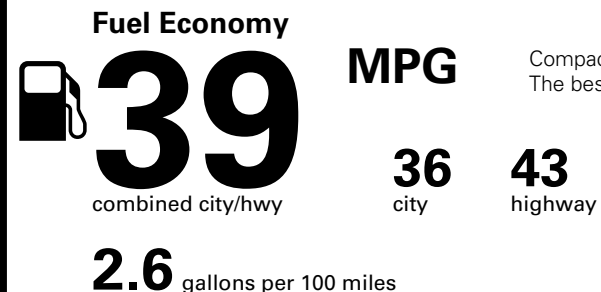

EPA DOT Fuel Economy and Environment

Gasoline Vehicle

Compact Cars range from 14 to 113 MPG. The best vehicle rates 136 MPGe.

You save \$2,250
in fuel costs over 5 years compared to the average new vehicle.