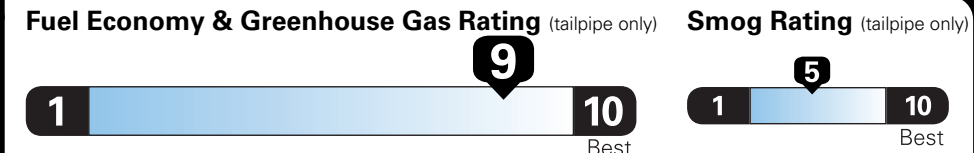

This vehicle emits 228 grams CO₂ per mile. The best emits 0 grams per mile (tailpipe only). Producing and distributing fuel also create emissions; learn more at fuelconomy.gov.

Actual results will vary for many reasons, including driving conditions and how you drive and maintain your vehicle. The average new vehicle gets 27 MPG and costs $7,500 to fuel over 5 years. Cost estimates are based on 15,000 miles per year at $2.70 per gallon. MPGe is miles per gasoline gallon equivalent. Vehicle emissions are a significant cause of climate change and smog.

fuelconomy.gov

Calculate personalized estimates and compare vehicles

10-year 100,000-mile LIMITED POWERTRAIN WARRANTY

10^{YEAR}/100,000^{MILE} POWERTRAIN	7^{YEAR}/100,000^{MILE} ANTI-CORROSION/PERFORATION
5^{YEAR}/60,000^{MILE} BUMPER-TO-BUMPER	5^{YEAR}/UNLIMITED^{MILE} ROADSIDE ASSISTANCE

*See participating Retailer for Limited Warranty and Roadside Assistance terms and conditions.

Parts Content Information

For vehicles in this carline:
U.S./Canadian Major Sources of Parts Content: Foreign Parts Content:
0% **THAILAND 89%**

For this vehicle:
Final Assembly Point: **CHONBURI, THAILAND**
Country of Origin: **THAILAND** Engine: **THAILAND** Transmission: **THAILAND**

Note: Parts content does not include final assembly, distribution, or other non-parts costs.

GOVERNMENT 5-STAR SAFETY RATINGS

Overall Vehicle Score ★★★★★
Based on the combined ratings of frontal, side and rollover. Should ONLY be compared to other vehicles of similar size and weight.

Frontal Crash	Driver	★★★★★
	Passenger	★★★★★

Based on the risk of injury in a frontal impact. Should ONLY be compared to other vehicles of similar size and weight.

Side Crash	Front seat	★★★★★
	Rear seat	★★★★★

Based on the risk of injury in a side impact.

Rollover ★★★★★
Based on the risk of rollover in a single-vehicle crash.

Star ratings range from 1 to 5 stars (★★★★★) with 5 being the highest. Source: National Highway Traffic Safety Administration (NHTSA). www.safercar.gov or 1-888-327-4236

Cumulative Accessory Weight is 9.1 lbs

Method of Transport: TRUCK
Plant/Port of Entry: BALTIMORE, MD

VIN : ML32A5HJ1LH005426
Route Code : TBR

Gasoline, license and title fees, applicable federal, state and local taxes and dealer and distributor installed options and accessories are not included in the manufacturer's suggested retail price. This label has been applied to this vehicle pursuant to federal law and cannot be moved or altered prior to delivery to the ultimate purchaser.

Cumulative Accessory Weight is 9.1 lbs