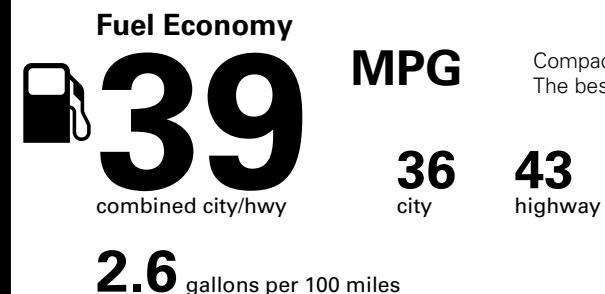

Visit us at www.mitsubishicars.com

EPA DOT Fuel Economy and Environment

Gasoline Vehicle

Compact Cars range from 14 to 113 MPG. The best vehicle rates 136 MPGe.

You save \$2,250
in fuel costs over 5 years compared to the average new vehicle.