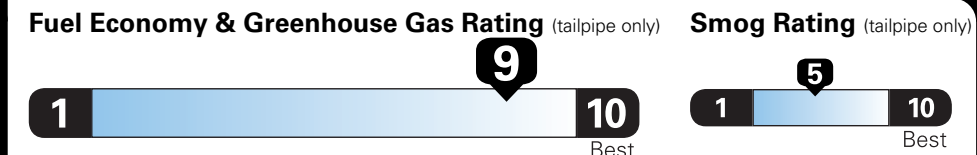

This vehicle emits 228 grams CO₂ per mile. The best emits 0 grams per mile (tailpipe only). Producing and distributing fuel also create emissions; learn more at fuel economy.gov.

Actual results will vary for many reasons, including driving conditions and how you drive and maintain your vehicle. The average new vehicle gets 27 MPG and costs $7,500 to fuel over 5 years. Cost estimates are based on 15,000 miles per year at $2.70 per gallon. MPGe is miles per gasoline gallon equivalent. Vehicle emissions are a significant cause of climate change and smog.

fuel economy.gov

Calculate personalized estimates and compare vehicles

10-year 100,000-mile LIMITED POWERTRAIN WARRANTY

10^{YEAR}/100,000^{MILE} POWERTRAIN | 7^{YEAR}/100,000^{MILE} ANTI-CORROSION/PERFORATION

5^{YEAR}/60,000^{MILE} BUMPER-TO-BUMPER | 5^{YEAR}/UNLIMITED^{MILE} ROADSIDE ASSISTANCE

*See participating Retailer for Limited Warranty and Roadside Assistance terms and conditions.

Parts Content Information

For vehicles in this carline:
U.S./Canadian Parts Content: 0% | Major Sources of Foreign Parts Content: THAILAND 89%

For this vehicle:
Final Assembly Point: CHONBURI, THAILAND
Country of Origin: THAILAND | Engine: THAILAND | Transmission: THAILAND

Note: Parts content does not include final assembly, distribution, or other non-parts costs.

GOVERNMENT 5-STAR SAFETY RATINGS

Overall Vehicle Score ★★★★★
Based on the combined ratings of frontal, side and rollover. Should ONLY be compared to other vehicles of similar size and weight.

Frontal Crash	Driver	★★★★★
	Passenger	★★★★★

Based on the risk of injury in a frontal impact. Should ONLY be compared to other vehicles of similar size and weight.

Side Crash	Front seat	★★★★★
	Rear seat	★★★★★

Based on the risk of injury in a side impact.

Rollover ★★★★★
Based on the risk of rollover in a single-vehicle crash.

Star ratings range from 1 to 5 stars (★★★★★) with 5 being the highest. Source: National Highway Traffic Safety Administration (NHTSA). www.safercar.gov or 1-888-327-4236

Cumulative Accessory Weight is 8.6 lbs

Method of Transport: RAIL | VIN : ML32A5HJ1LH005667
Plant/Port of Entry: JACKSONVILLE,FL | Route Code : RDS

Gasoline, license and title fees, applicable federal, state and local taxes and dealer and distributor installed options and accessories are not included in the manufacturer's suggested retail price. This label has been applied to this vehicle pursuant to federal law and cannot be moved or altered prior to delivery to the ultimate purchaser.

Cumulative Accessory Weight is 8.6 lbs