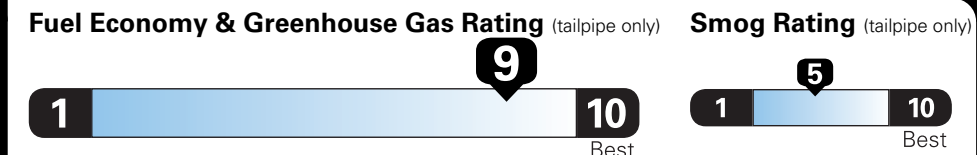

This vehicle emits 228 grams CO₂ per mile. The best emits 0 grams per mile (tailpipe only). Producing and distributing fuel also create emissions; learn more at fuelconomy.gov.

Actual results will vary for many reasons, including driving conditions and how you drive and maintain your vehicle. The average new vehicle gets 27 MPG and costs $7,500 to fuel over 5 years. Cost estimates are based on 15,000 miles per year at $2.70 per gallon. MPGe is miles per gasoline gallon equivalent. Vehicle emissions are a significant cause of climate change and smog.

fuelconomy.gov

Calculate personalized estimates and compare vehicles

10-year 100,000-mile LIMITED POWERTRAIN WARRANTY

10^{YEAR} / 100,000^{MILE} POWERTRAIN	7^{YEAR} / 100,000^{MILE} ANTI-CORROSION/PERFORATION
5^{YEAR} / 60,000^{MILE} BUMPER-TO-BUMPER	5^{YEAR} / UNLIMITED^{MILE} ROADSIDE ASSISTANCE

*See participating Retailer for Limited Warranty and Roadside Assistance terms and conditions.

Parts Content Information

For vehicles in this carline:
U.S./Canadian Major Sources of Parts Content: Foreign Parts Content:
0% **THAILAND 89%**

For this vehicle:
Final Assembly Point: **CHONBURI, THAILAND**
Country of Origin: **THAILAND** Engine: **THAILAND** Transmission: **THAILAND**

Note: Parts content does not include final assembly, distribution, or other non-parts costs.

GOVERNMENT 5-STAR SAFETY RATINGS

Overall Vehicle Score ★★★★★
Based on the combined ratings of frontal, side and rollover. Should ONLY be compared to other vehicles of similar size and weight.

Frontal Crash	Driver	★★★★★
	Passenger	★★★★★

Based on the risk of injury in a frontal impact. Should ONLY be compared to other vehicles of similar size and weight.

Side Crash	Front seat	★★★★★
	Rear seat	★★★★★

Based on the risk of injury in a side impact.

Rollover ★★★★★
Based on the risk of rollover in a single-vehicle crash.

Star ratings range from 1 to 5 stars (★★★★★) with 5 being the highest. Source: National Highway Traffic Safety Administration (NHTSA). www.safercar.gov or 1-888-327-4236

Cumulative Accessory Weight is 11.0 lbs

Method of Transport: TRUCK VIN : ML32A5HJ2LH008349
Plant/Port of Entry: JACKSONVILLE,FL Route Code : THT

Gasoline, license and title fees, applicable federal, state and local taxes and dealer and distributor installed options and accessories are not included in the manufacturer's suggested retail price. This label has been applied to this vehicle pursuant to federal law and cannot be moved or altered prior to delivery to the ultimate purchaser.

Cumulative Accessory Weight is 11.0 lbs